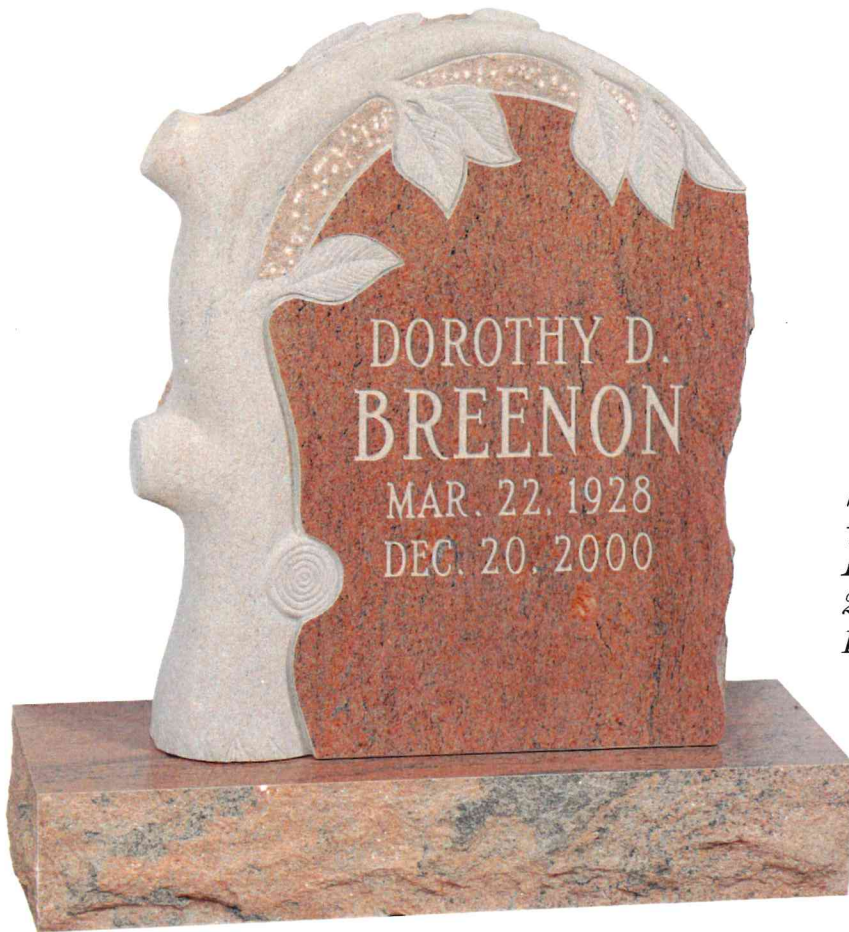

TGS620
Red Multi-Color
2-2x0-6x2-8 / 3-0x1-0x0-6
Letters: 2.0", 3.0", 1.5"