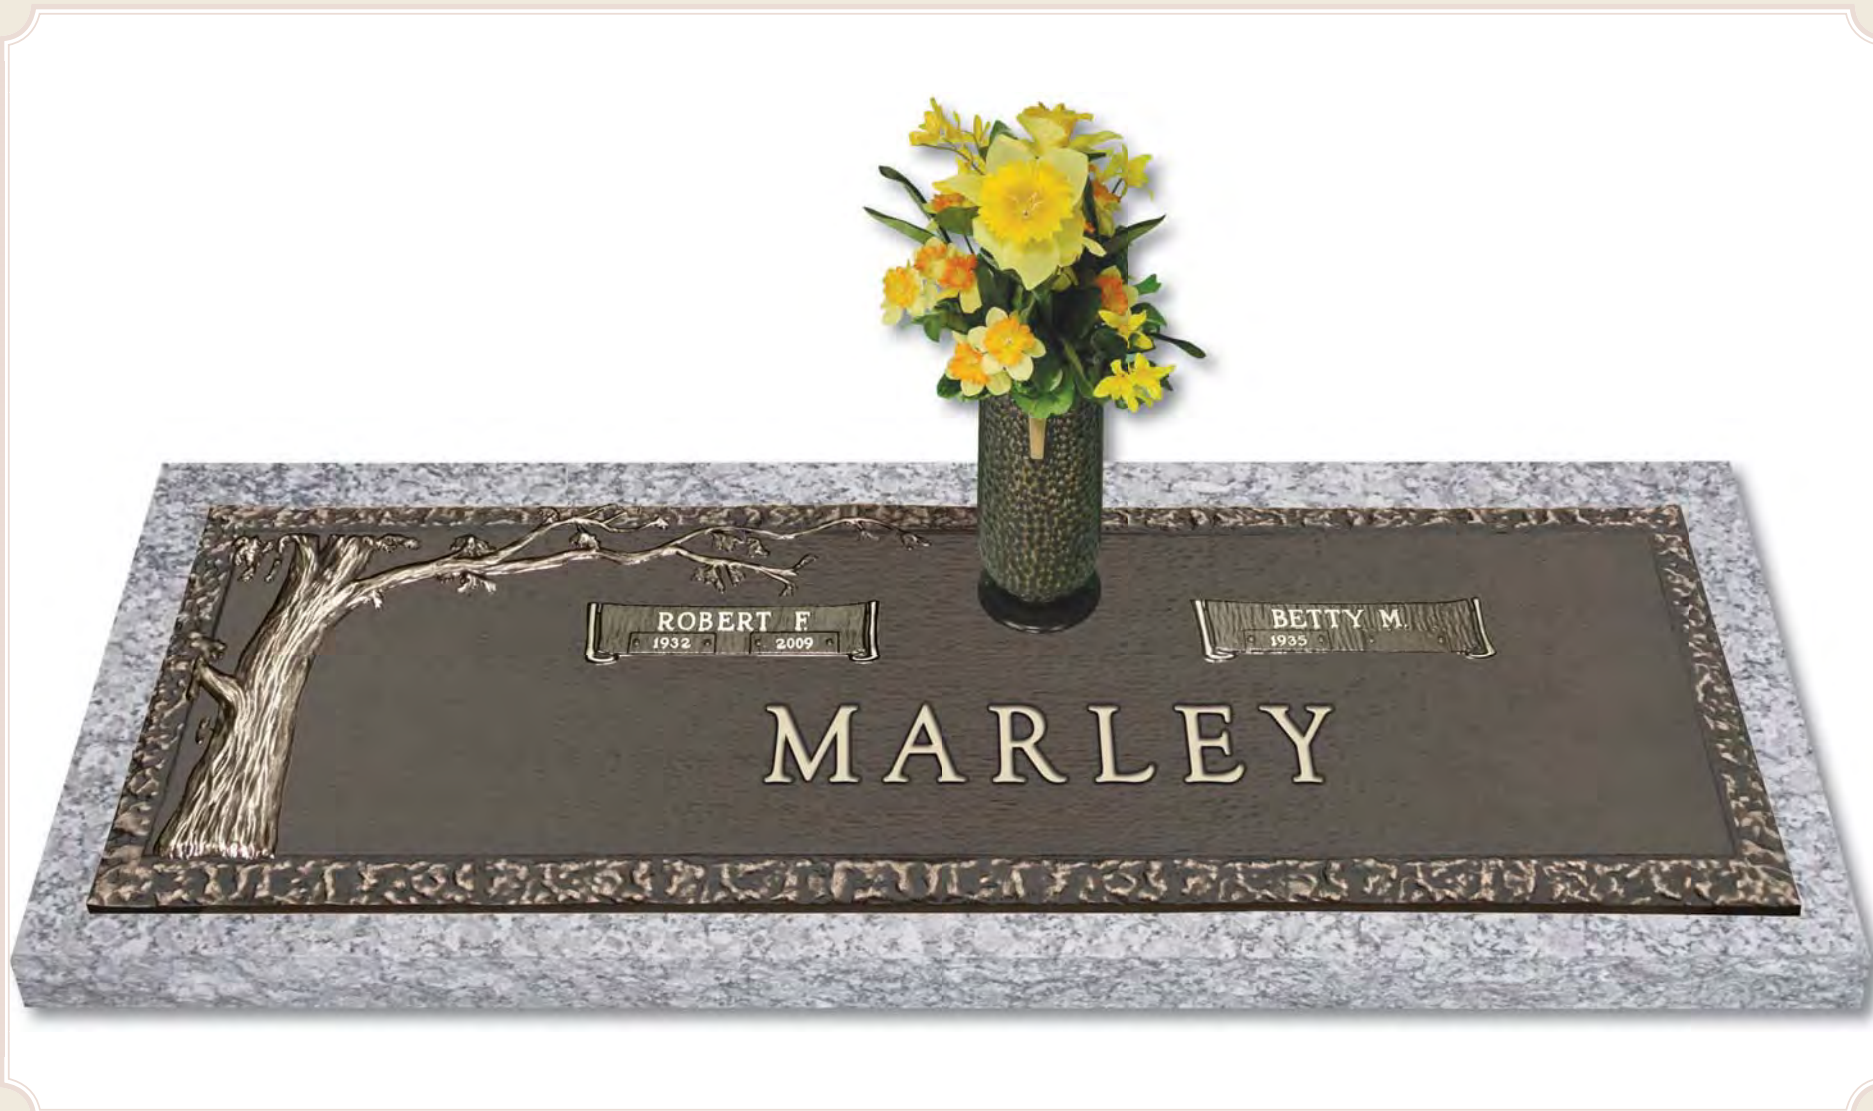

Design No. CO—Predesigned Country Oak with Rock Border

44" x 14" Companion Available With or Without Vase