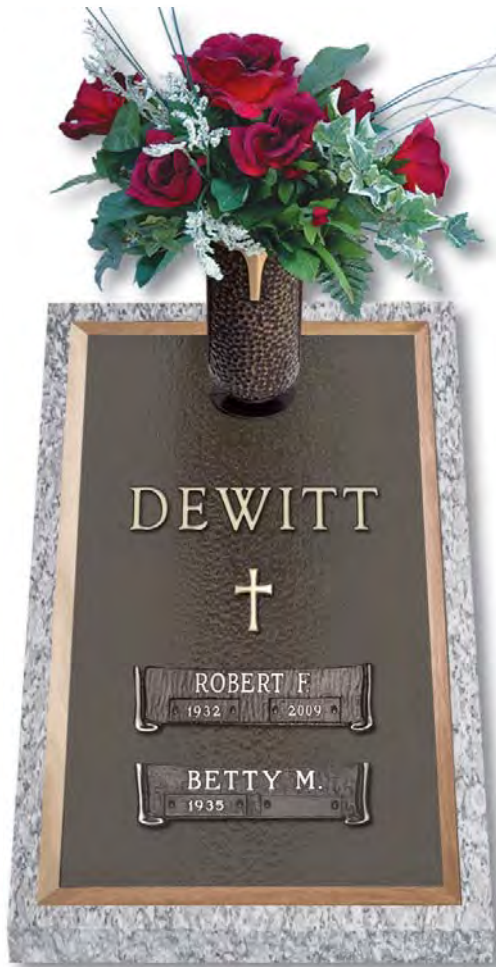

Design No. BSIM—Ledger
16" x 24" with Polished Bevel Border Available
With or Without Vase (scrolls & emblems optional)