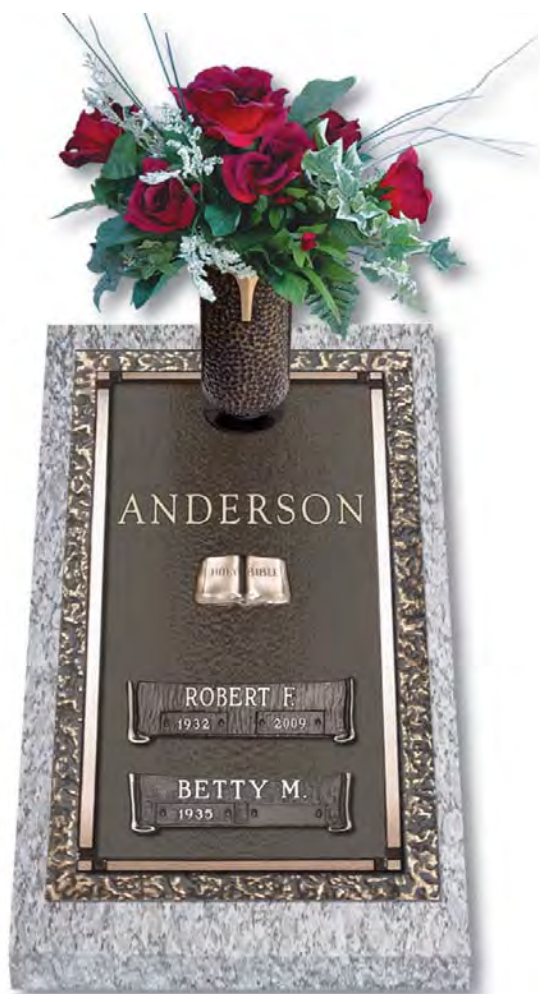

Design No. B401—Ledger

16" x 24" with Rock Edge and Raised Skip Border
Available With or Without Vase
(scrolls & emblems optional)

**Ledger with Raised
Skip Border**

Width x Height
16 x 24

**Ledger with
Rock Border**

Width x Height
16 x 24

Design No. B402—Ledger

16" x 24" with Rock Edge and Raise Border
Available With or Without Vase
(scrolls & emblems optional)

Star Granite
Creating Memorials
One Masterpiece at a Time **& BRONZE**
Formerly Bayou Bronze