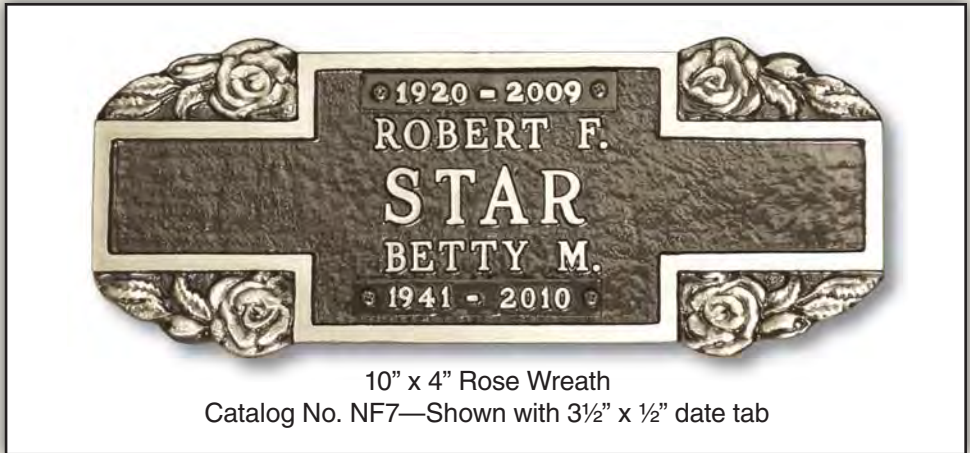

10" x 4" Rose Wreath
 Catalog No. NF7—Shown with 3½" x ½" date tab

10" x 7½" Wreath
 Catalog No. NF6D
 Shown
 as set up D

10" x 4" Rose Wreath 2
 Catalog No. NF1

9" x 3" Plaque
 Catalog No. NF2A Shown as setup A