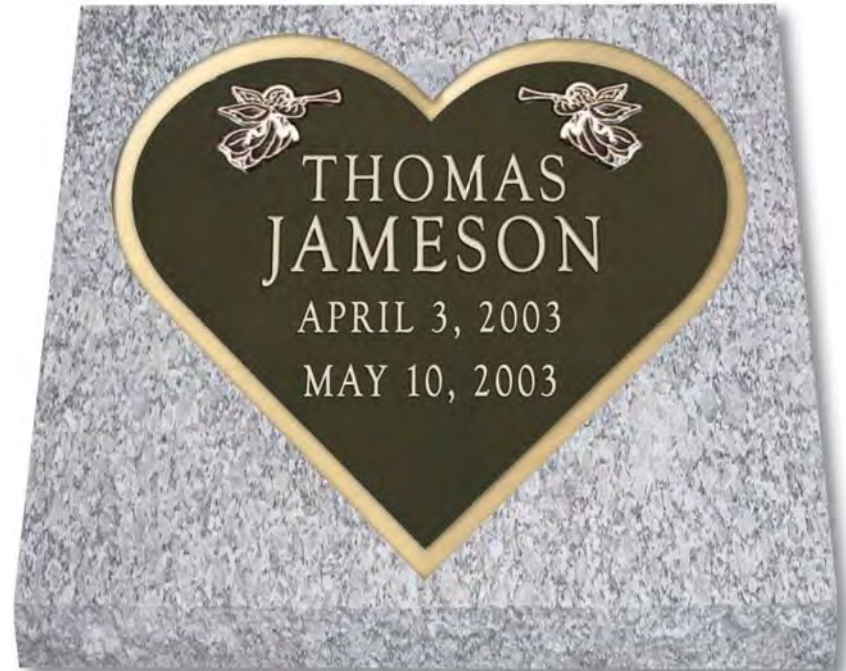

Design No. B551— Infant Heart

11½" x 10¼" Without Vase