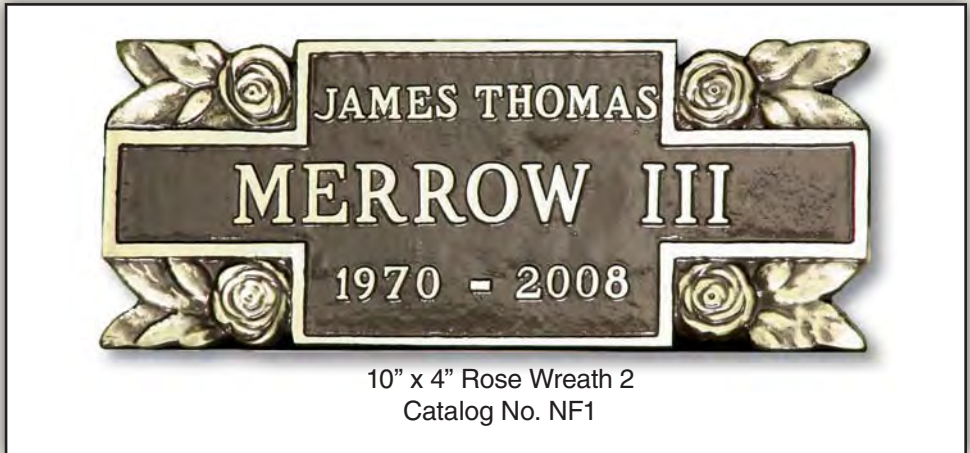

10" x 4" Rose Wreath
 Catalog No. NF7—Shown with 3½" x ½" date tab

10" x 7½" Wreath
 Catalog No. NF6D
 Shown
 as set up D

10" x 4" Rose Wreath 2
 Catalog No. NF1

9" x 3" Plaque
 Catalog No. NF2A Shown as setup A