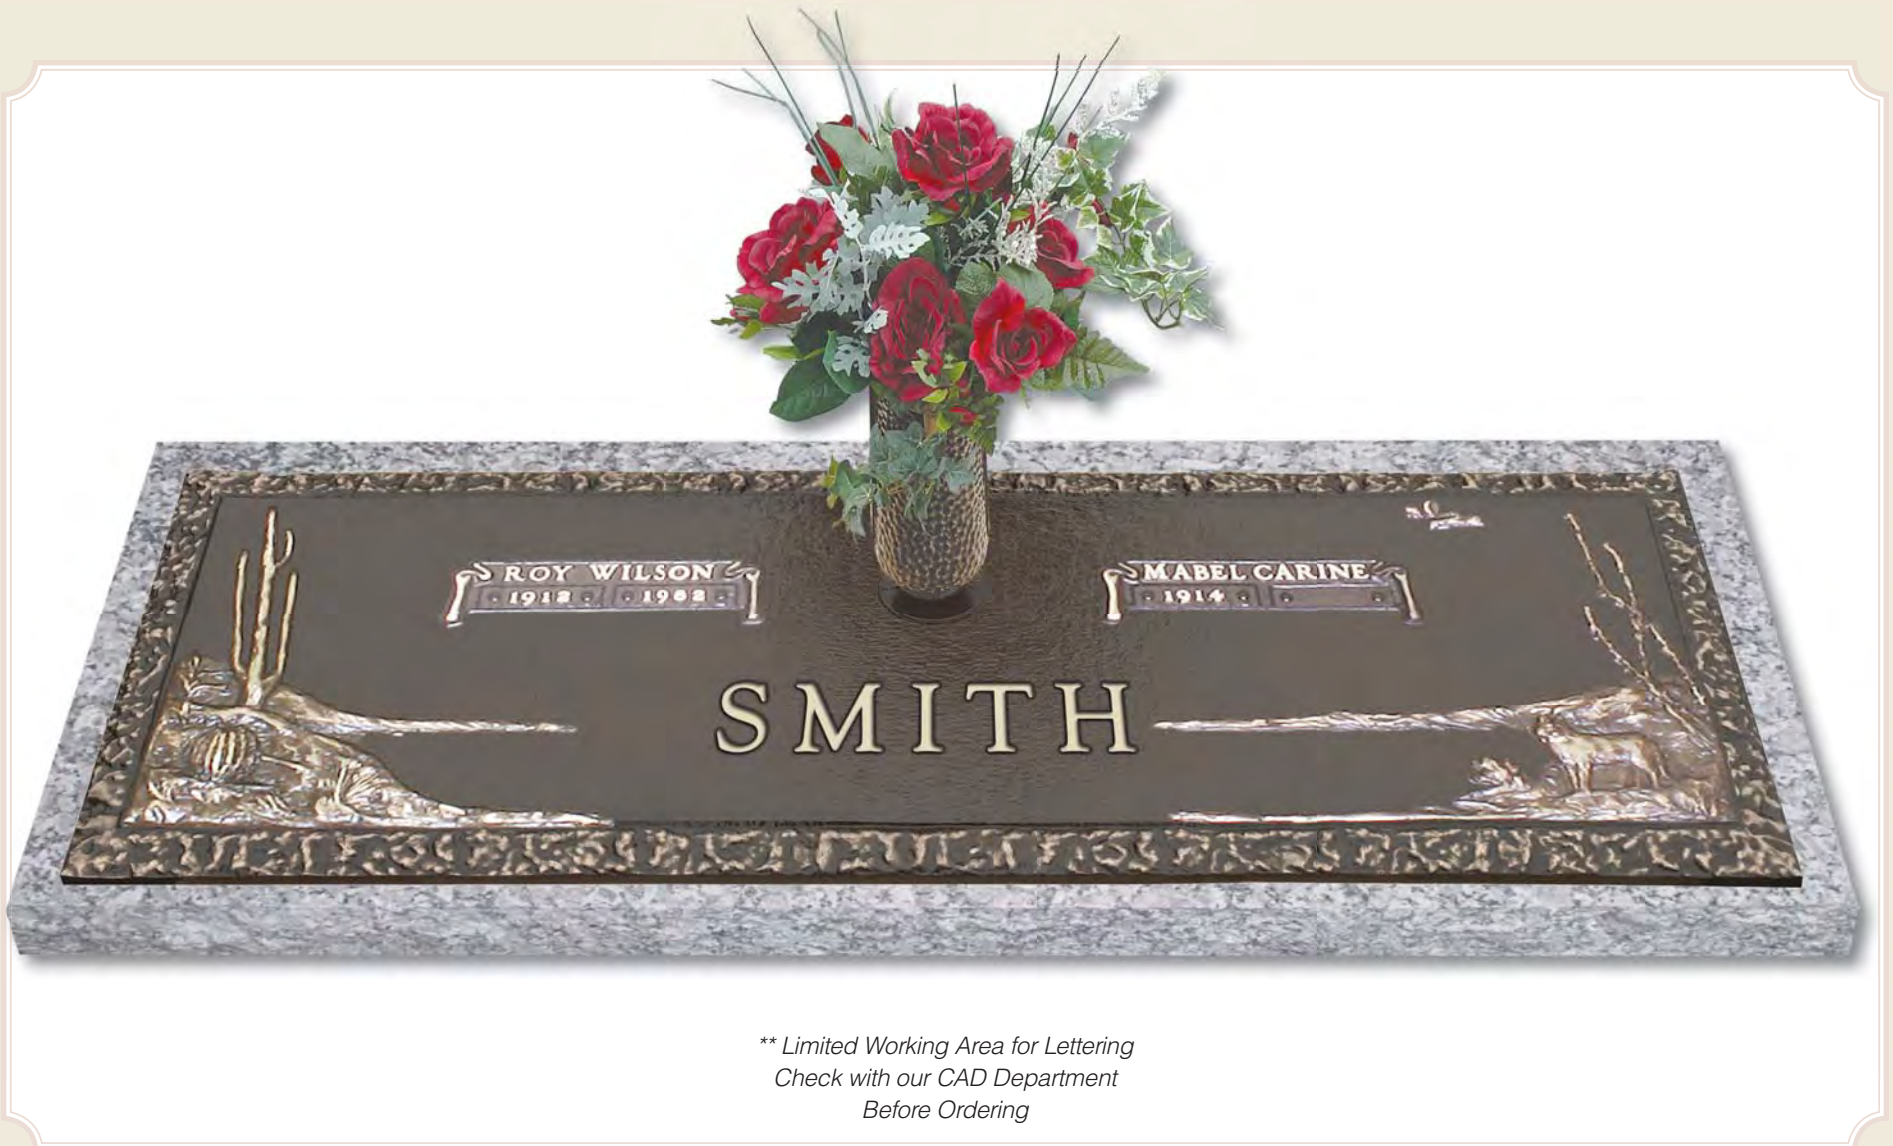

*** Limited Working Area for Lettering
Check with our CAD Department
Before Ordering*

Design No. DS—Desert Scene with Rock Border
36"x 13" Companion Available With or Without Vase

Desert Scene Size & Border Availabilities**	
Sizes	Border Options
24 x 12	Rock
36 x 13	Rock