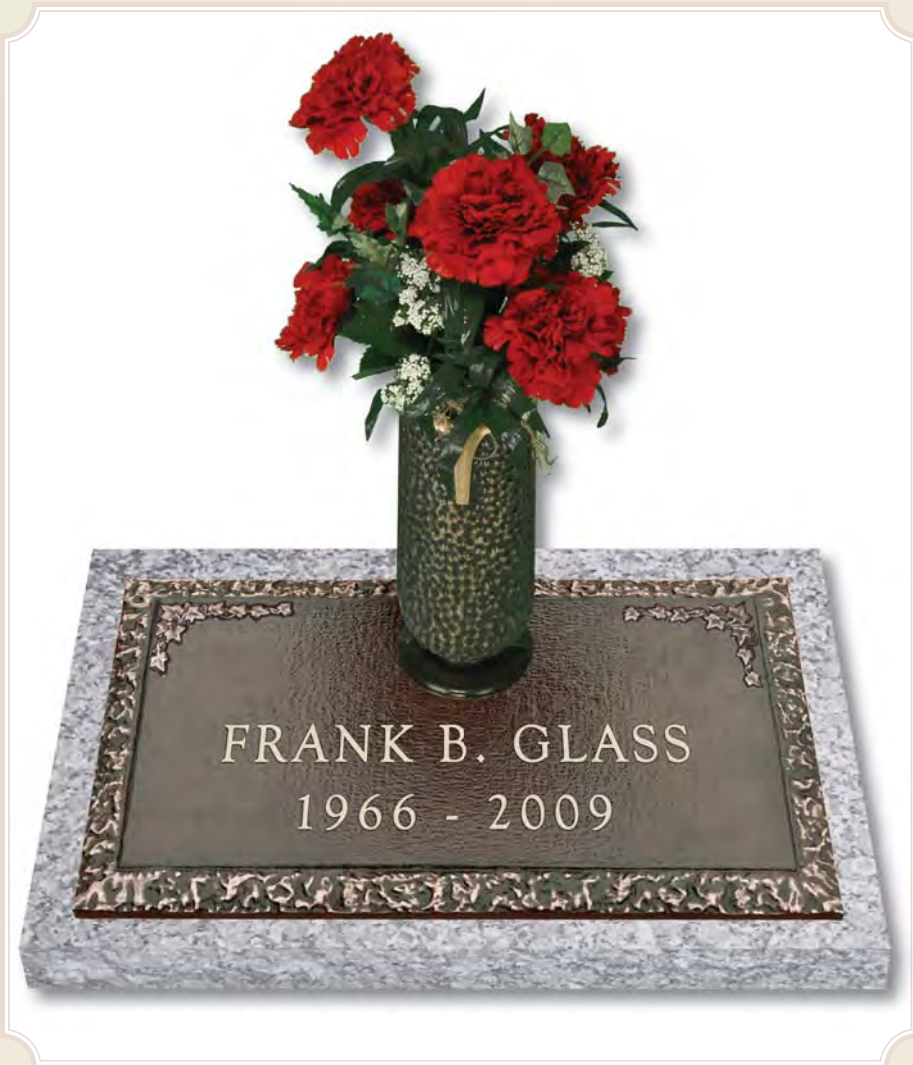

Design No. B311—Ivy 1 with Rock Border
24"x 14" Individual Available With or Without Vase