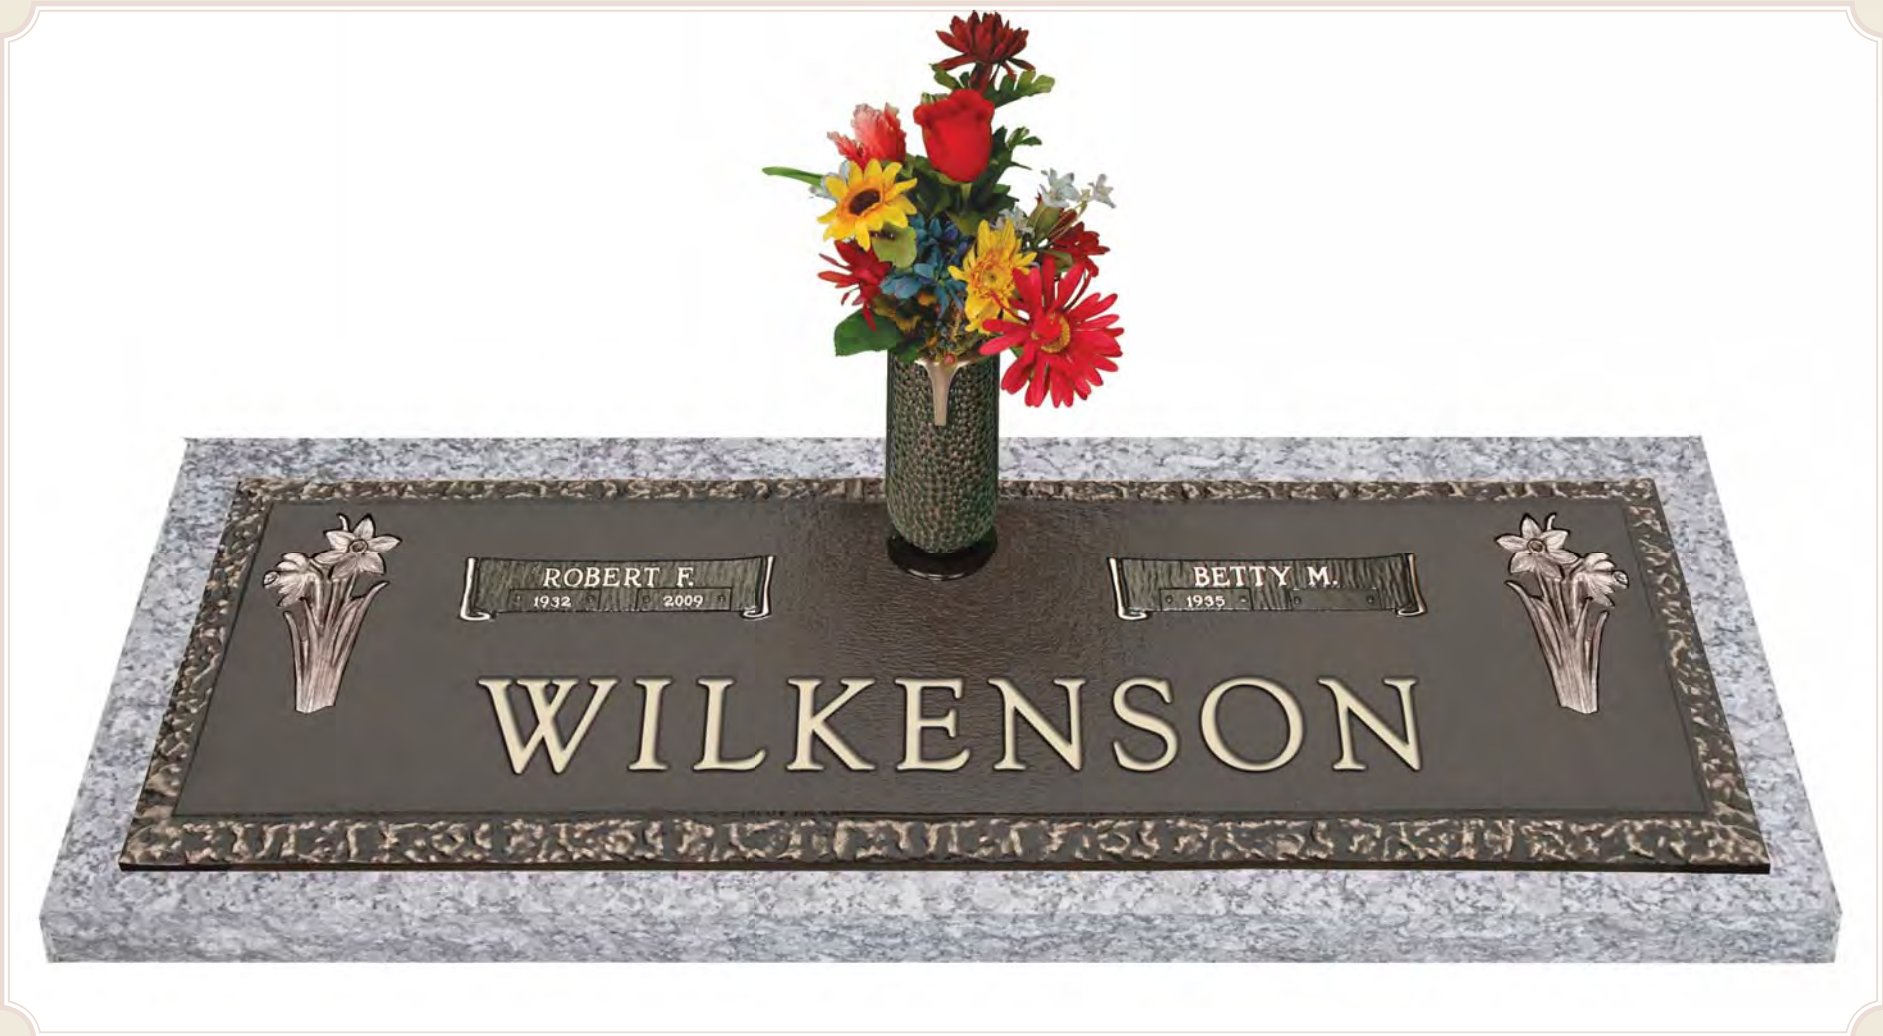

Design No. B114—Daffodil 2 with Rock Border
44" x 14" Companion Available With or Without Vase

Daffodil 2 Size & Border Availabilities

Sizes	Border Options
*24 x 16	Rock, Woodgrain, Bevel, Greek Key, Wide Bevel
24 x 12	Rock, Woodgrain, Bevel, Greek Key
*24 x 14	Rock, Woodgrain, Bevel, Greek Key, Wide Bevel
*24 x 30	Rock, Woodgrain, Greek Key
*28 x 16	Rock, Greek Key, Wide Bevel

Daffodil 2 Size & Border Availabilities

Sizes	Border Options
36 x 13	Rock, Woodgrain, Bevel, Greek Key, Wide Bevel
44 x 13	Rock, Greek Key, Wide Bevel
*44 x 14	Rock, Woodgrain, Bevel, Greek Key
*56 x 16	Rock, Woodgrain, Bevel, Greek Key
60 x 20	Woodgrain

*Vase Ormentation Available