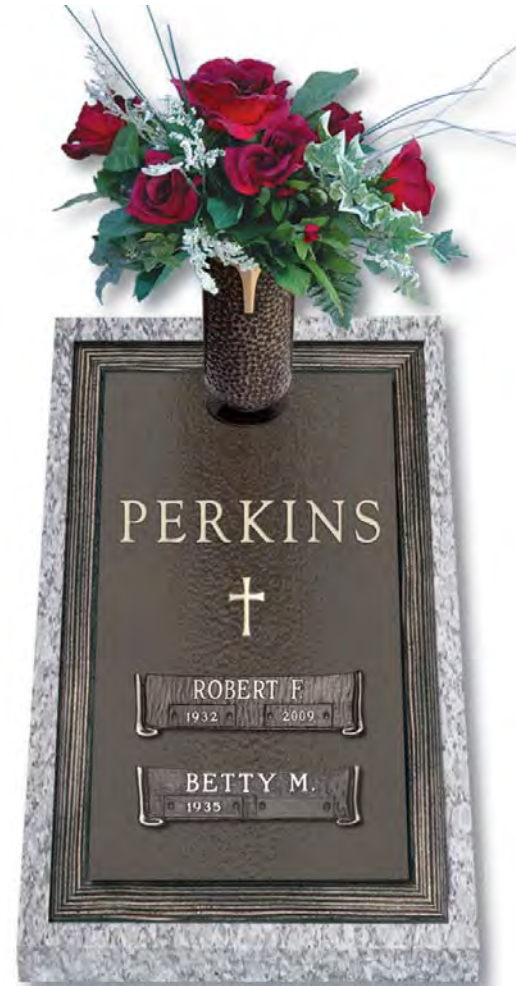

**Ledger with
Bevel Border**
Width x Height
16 x 24

**Ledger Narrow
Woodgrain Border**
Width x Height
16 x 24

Design No. BSIM—Ledger
16" x 24" with Wood Grain Border Available With
or Without Vase (scrolls & emblems optional)