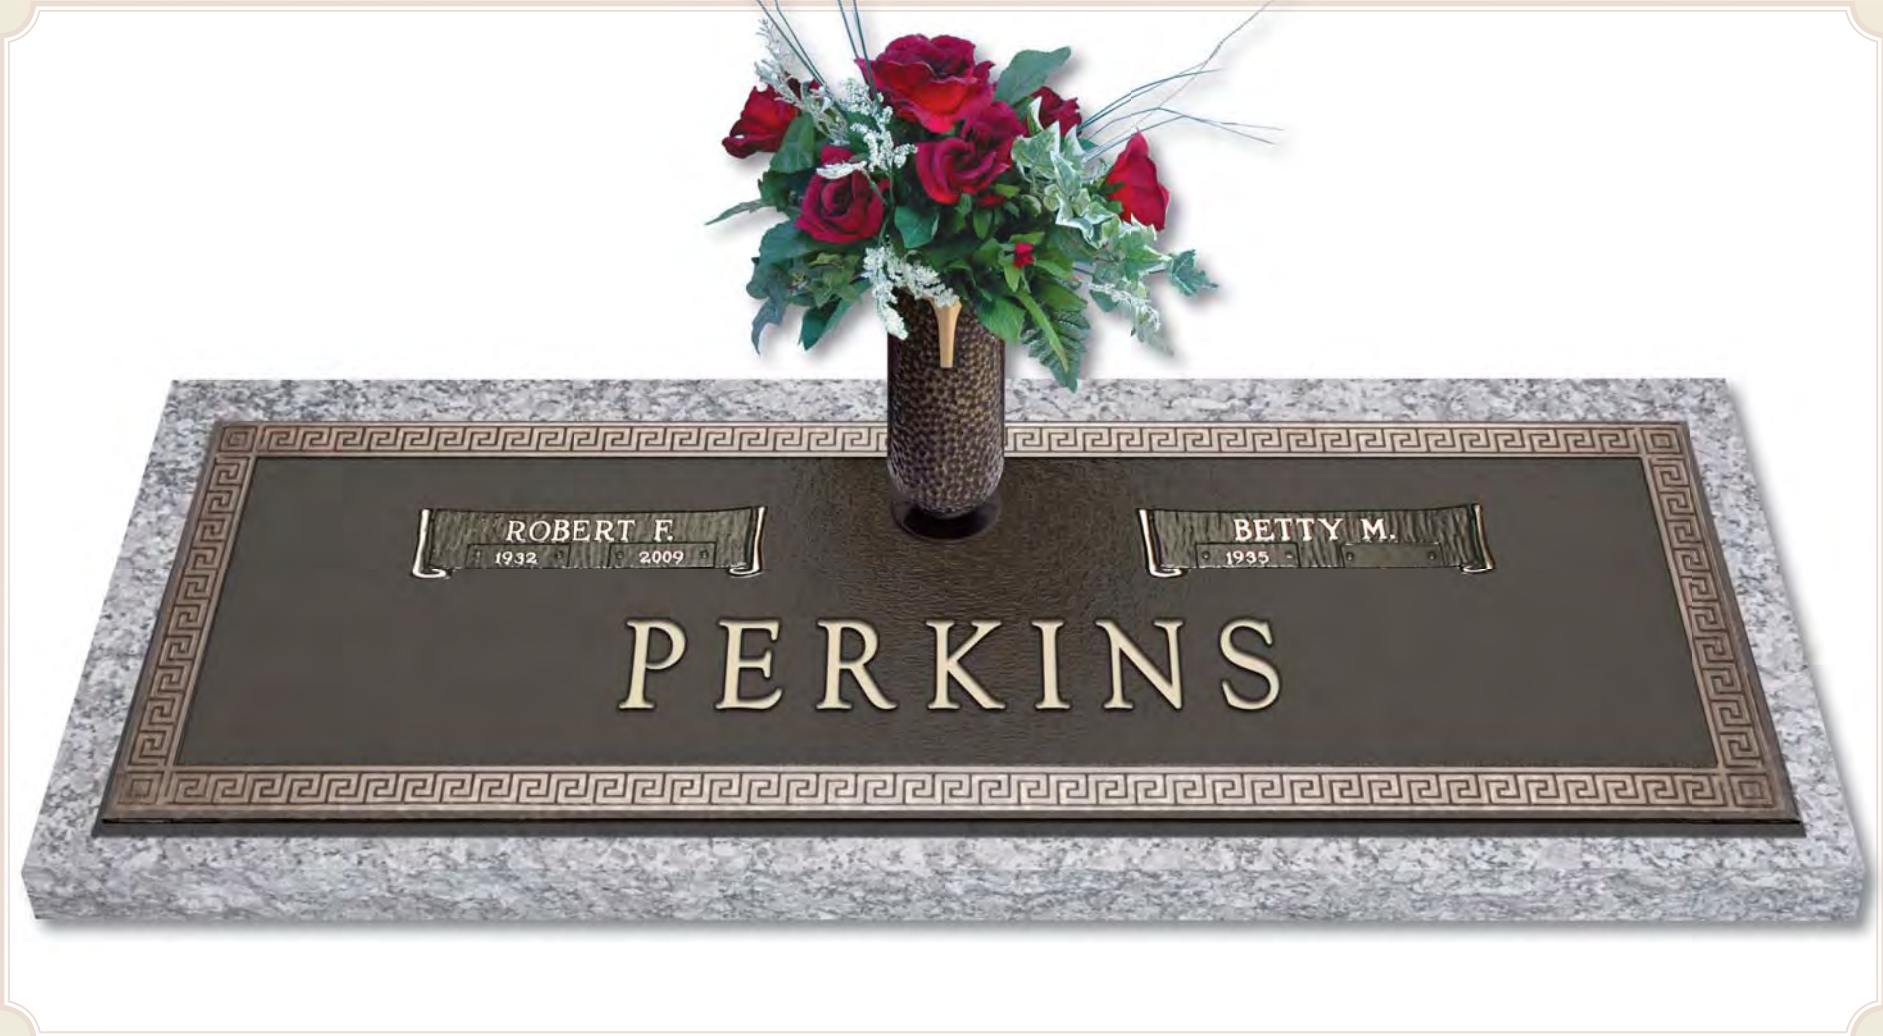

Design No. BSIM—Simplicity with Greek Key Border
44" x 14" Companion Available With or Without Vase

Simplicity Greek Key Border Availabilities

Width x Height	Width x Height
24 x 16	36 x 13
24 x 12	44 x 13
24 x 14	44 x 14
24 x 30	56 x 16
28 x 16