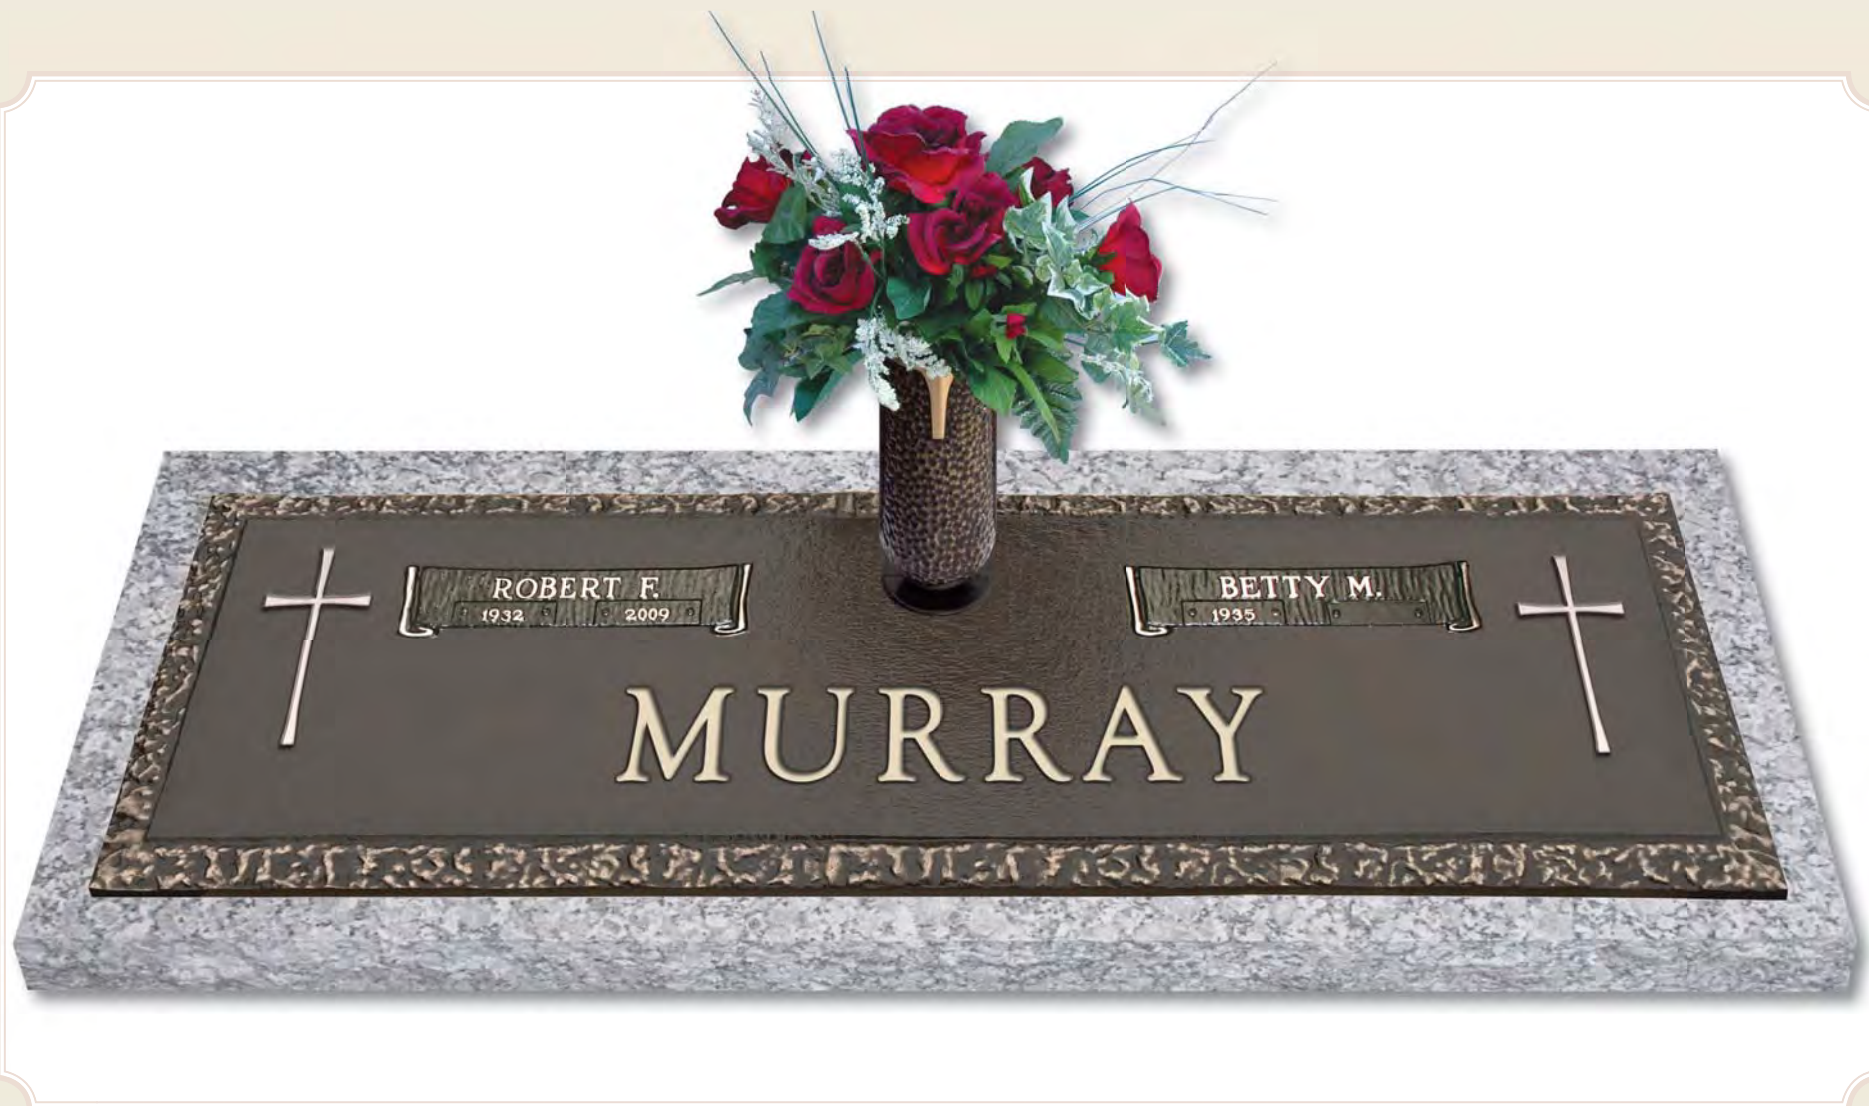

Design No. BSIM—Simplicity with Rock Border
44" x 14" Companion Available With or Without Vase
Shown with Emblem No. 9024 Latin Cross