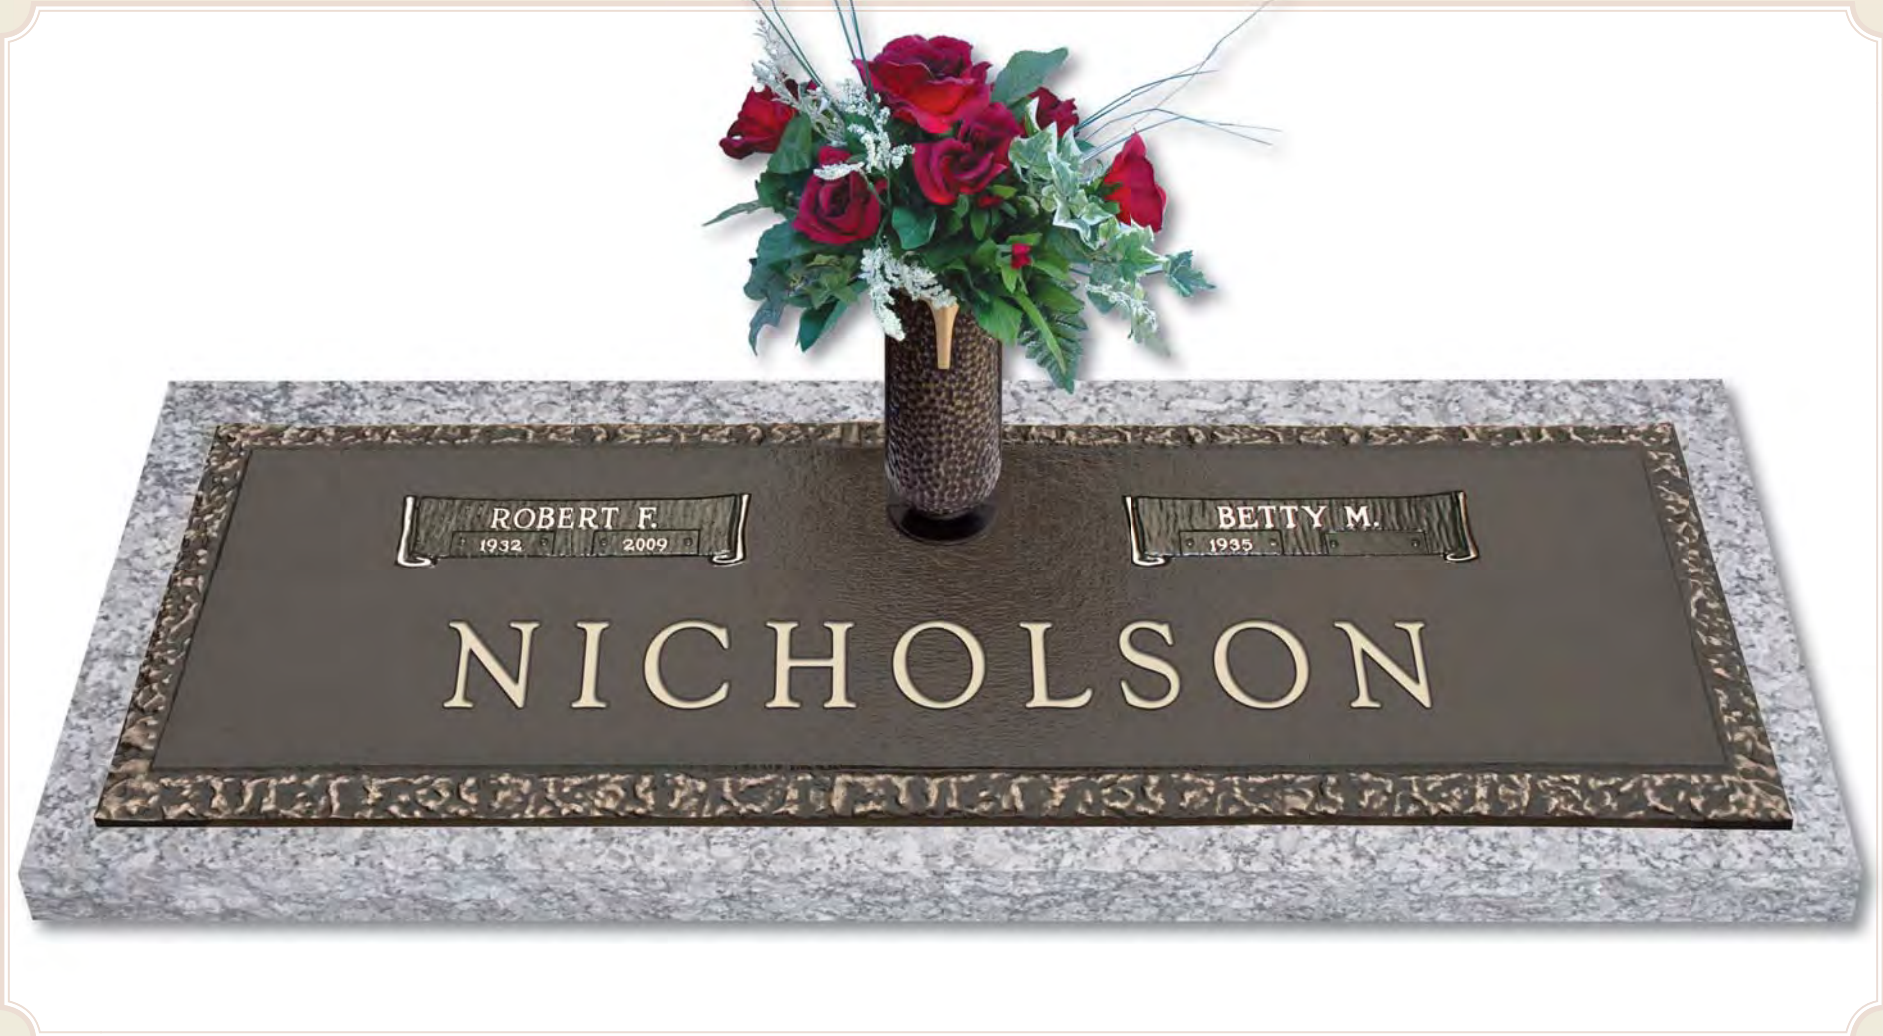

Design No. BSIM—Simplicity with Rock Border
44" x 14" Companion Available With or Without Vase

Simplicity Rock Border Availabilities

Width x Height	Width x Height
24 x 16	28 x 16
20 x 12	36 x 13
22 x 10	44 x 13
24 x 12	44 x 14
24 x 14	56 x 16
24 x 30