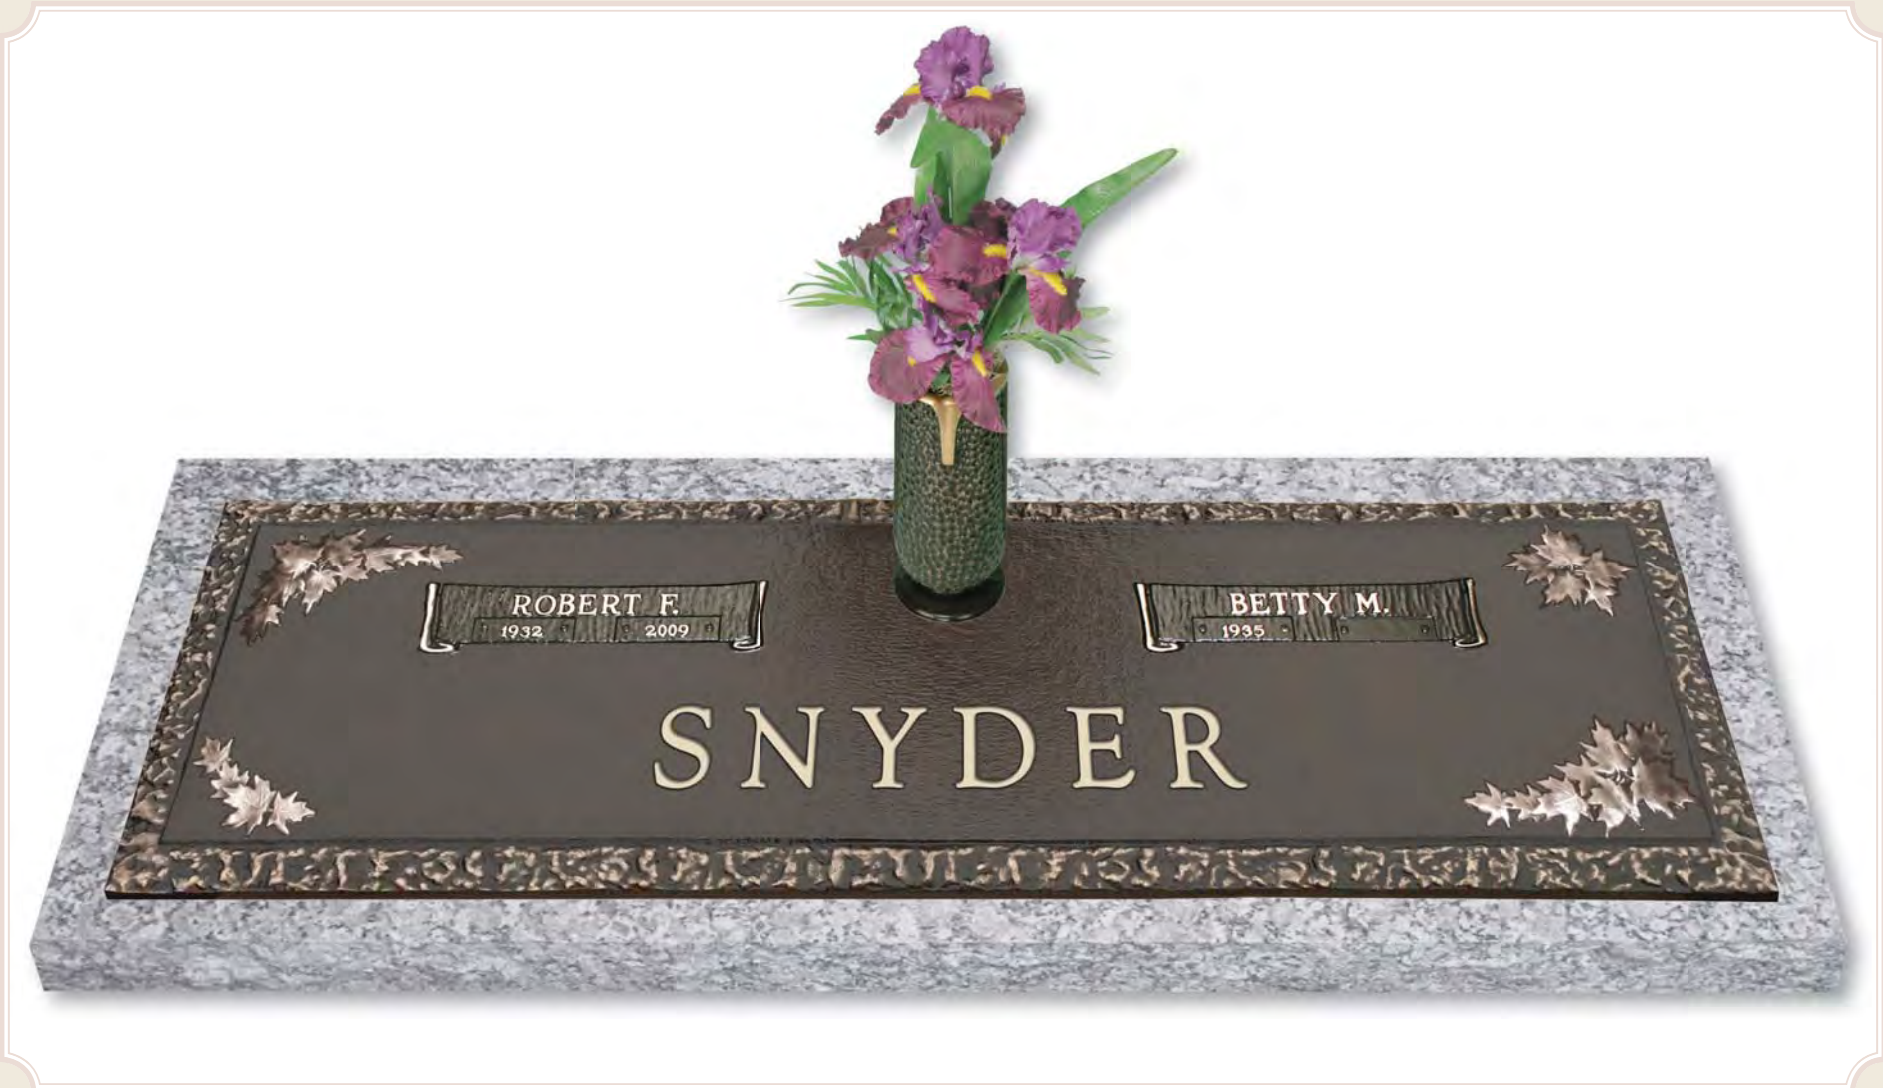

Maple Leaf Size & Border Availabilities

Sizes	Border Options
24 x 16	Rock, Woodgrain, Bevel, Greek Key, Wide Bevel
20 x 12	Rock, Bevel
22 x 10	Rock
24 x 12	Rock, Woodgrain, Bevel, Greek Key, Wide Bevel
24 x 14	Rock, Woodgrain, Bevel, Greek Key, Wide Bevel
24 x 30	Rock, Woodgrain, Greek Key

Maple Leaf Size & Border Availabilities

Sizes	Border Options
28 x 16	Rock, Greek Key, Wide Bevel
36 x 13	Rock, Woodgrain, Bevel, Greek Key, Wide Bevel
44 x 13	Rock, Greek Key, Wide Bevel
44 x 14	Rock, Woodgrain, Bevel, Greek Key
56 x 16	Rock, Woodgrain, Bevel, Greek Key
60 x 20	Woodgrain