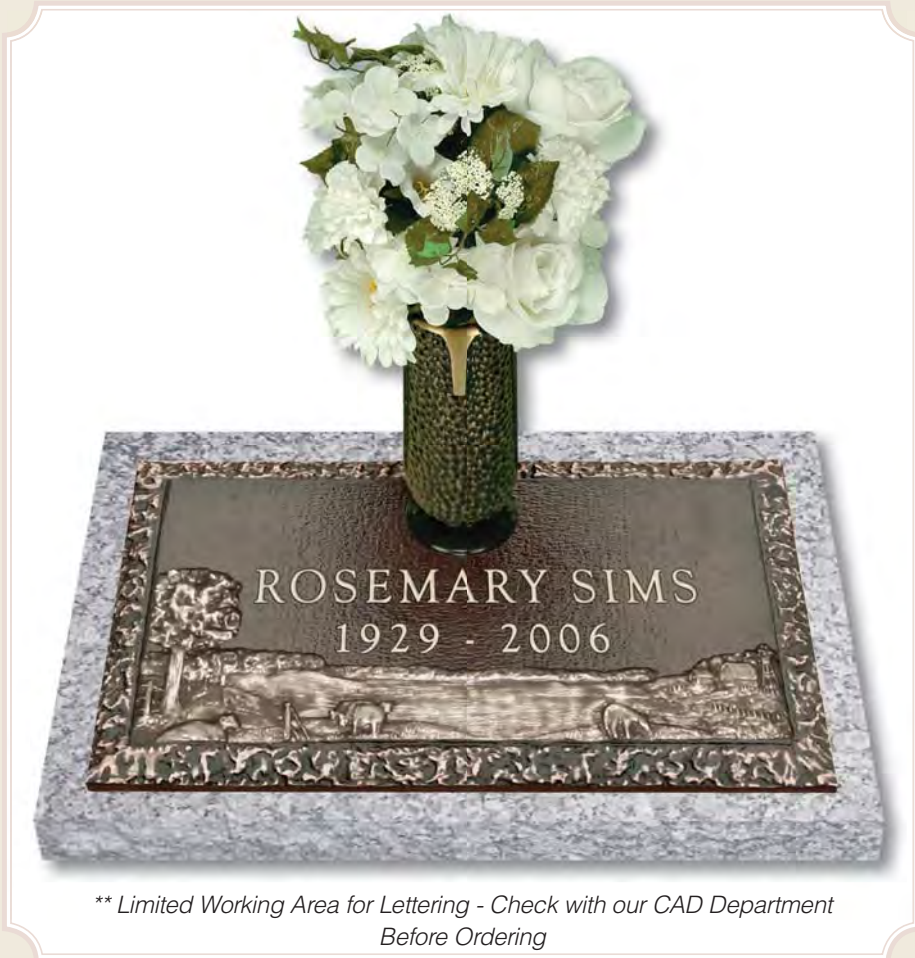

Design No. RS—Ranch Scene with Rock Border
24" x 14" Individual Available With or Without Vase