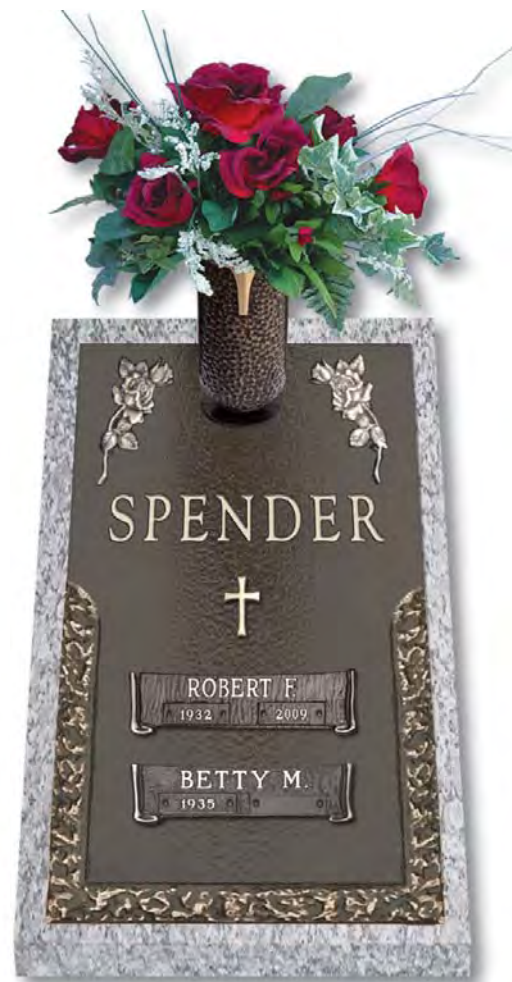

Double Interment Memorials

Design No. BSIM—Ledger

16" x 24" with Narrow Greek Border
Available With or Without Vase (scrolls & emblems optional)

**Ledger with Narrow
Greek Border**

Width x Height
16 x 24

**Ledger with
Rock Border**