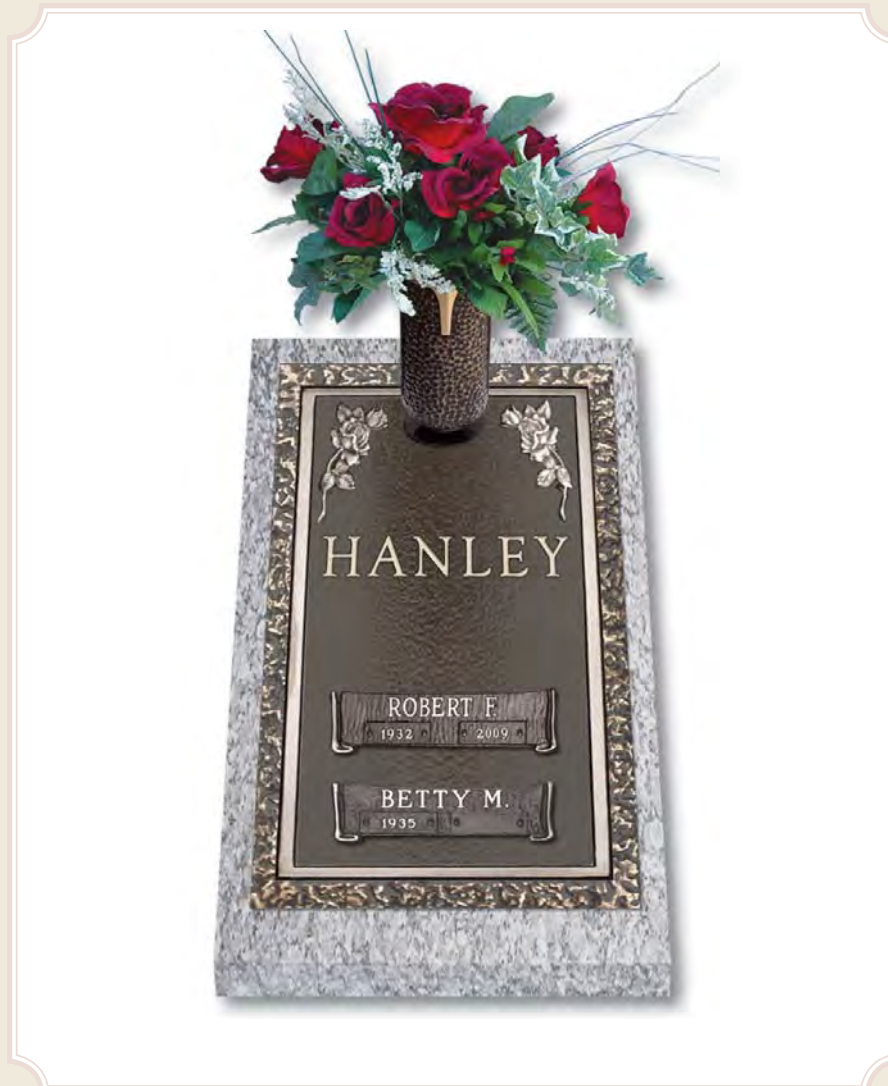

Design No. BSIM—Ledger
 16" x 24" with Wood Grain Border Available With
 or Without Vase (scrolls & emblems optional)

Design No. B401—Ledger

16" x 24" with Rock Edge and Raised Skip Border
Available With or Without Vase
(scrolls & emblems optional)

**Ledger with Raised
Skip Border**

Width x Height
16 x 24

**Ledger with
Rock Border**

Width x Height
16 x 24

Design No. B402—Ledger

16" x 24" with Rock Edge and Raise Border
Available With or Without Vase
(scrolls & emblems optional)