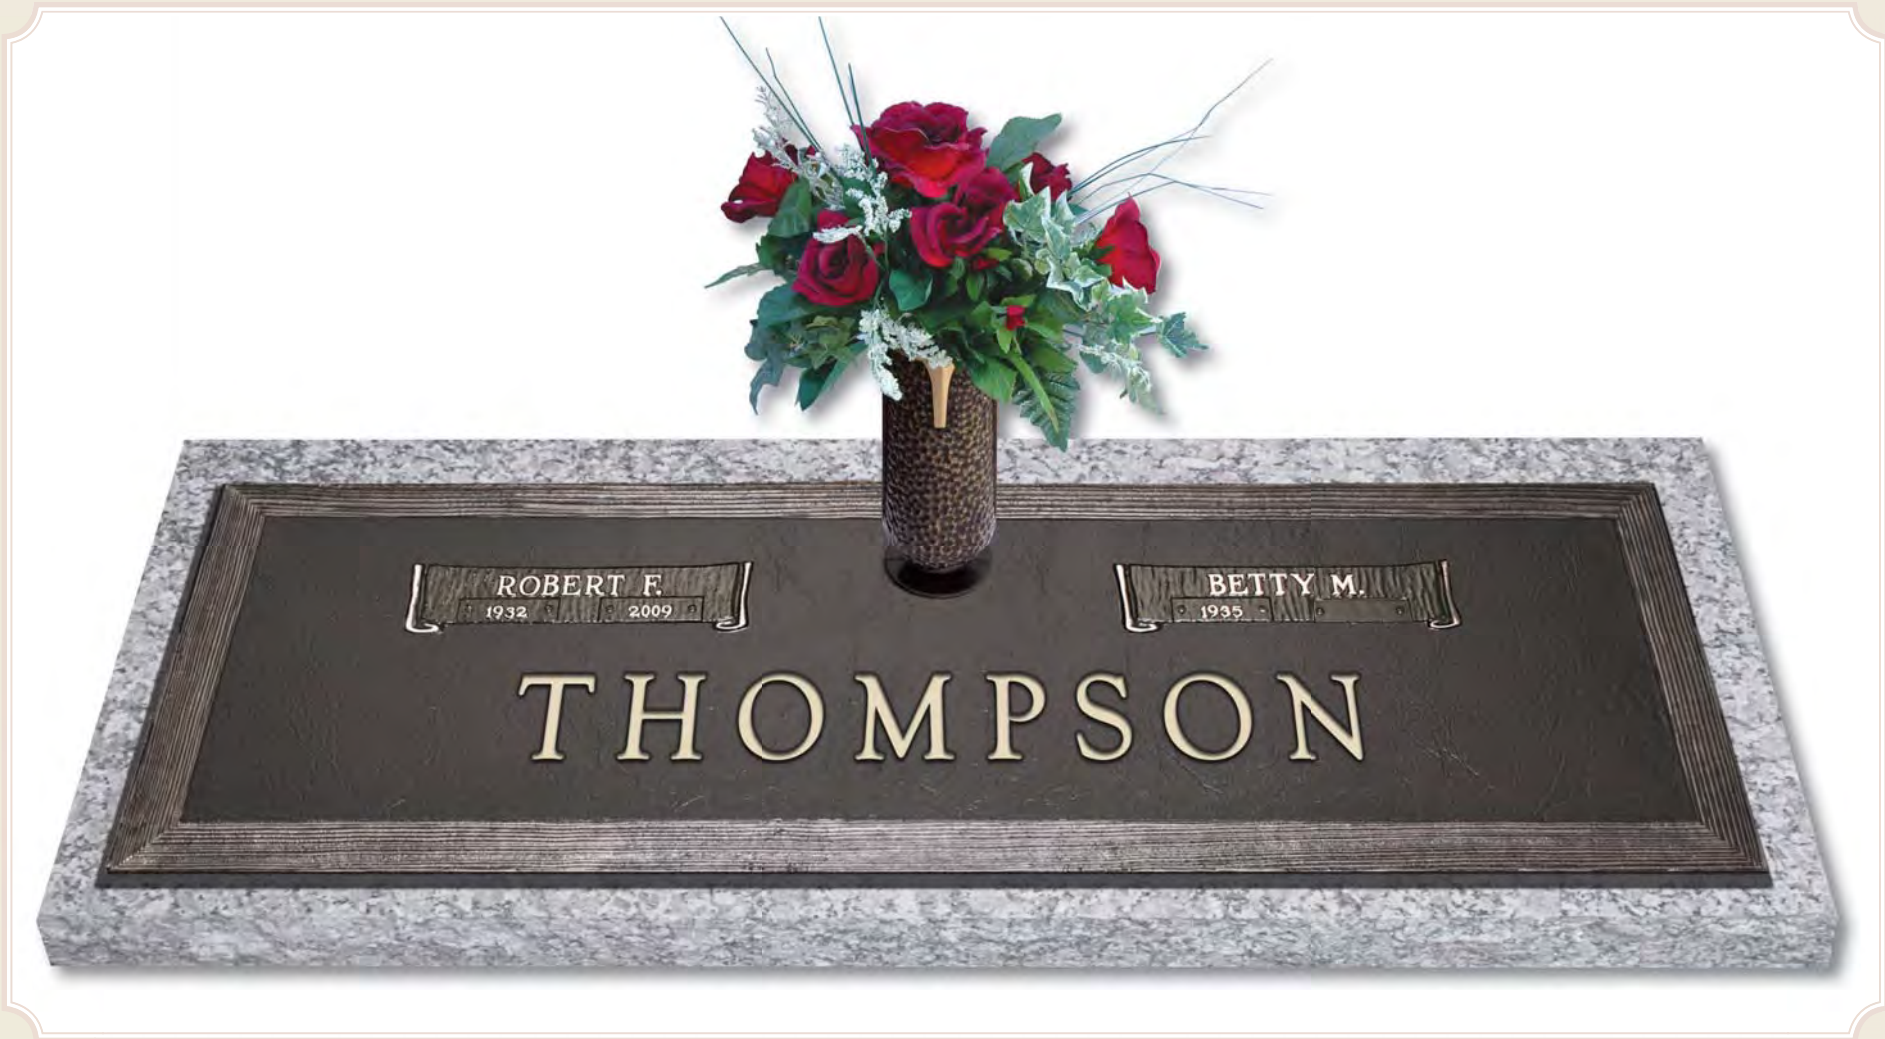

Companion Memorials

Design No. BSIM—Simplicity with Rock Border
 44" x 14" Companion Available With or Without Vase

Simplicity Rock Border Availabilities

Width x Height	Width x Height
24 x 16	28 x 16
20 x 12	36 x 13
22 x 10	44 x 13
24 x 12	44 x 14
24 x 14	56 x 16
24 x 30	