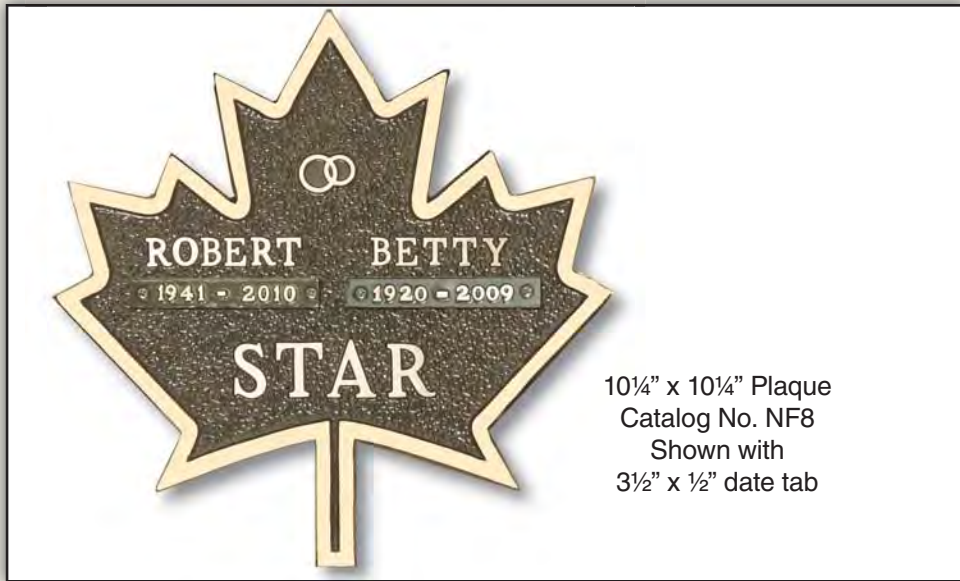

10¼" x 10¼" Plaque
Catalog No. NF8
Shown with
3½" x ½" date tab