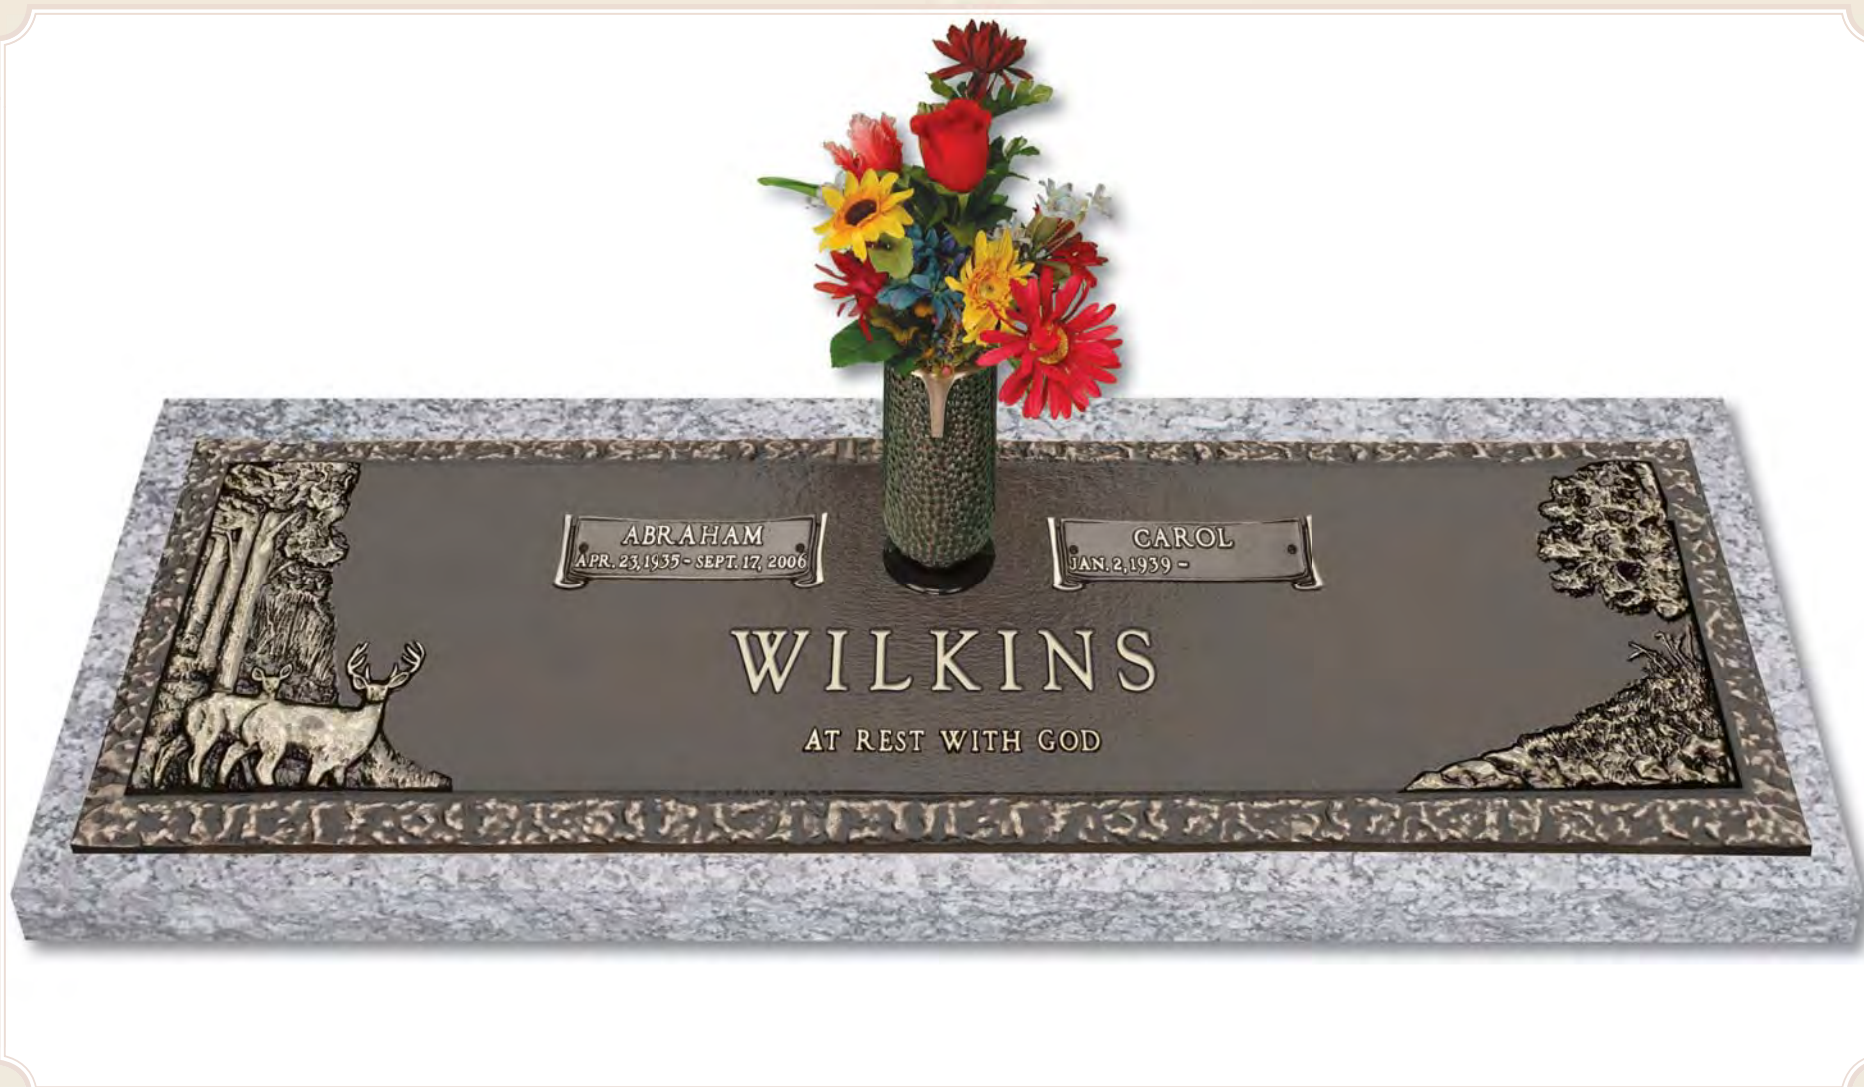

Design No. NS—Nature Scene Design with Rock Border

44" x 14" Companion Available With or Without Vase