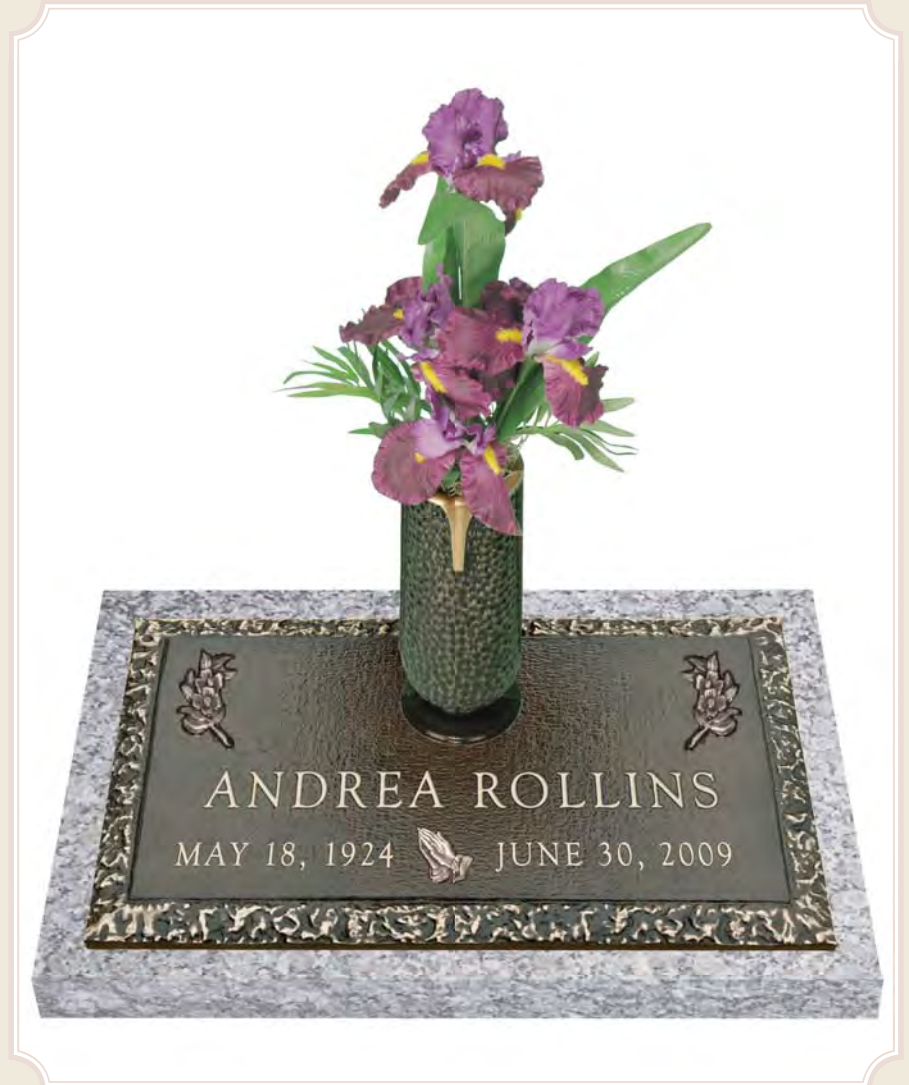

**Country Rose 2 & Country Dogwood 2
Size & Border Availabilities**

Sizes	Border Options
24 x 16	Rock, Woodgrain, Bevel, Greek Key
20 x 12	Rock
24 x 12	Rock, Woodgrain, Bevel, Greek Key
24 x 14	Rock, Woodgrain, Bevel, Greek Key
24 x 30	Rock, Woodgrain, Greek Key
28 x 16	Rock, Greek Key

Design No. B302—

Country Rose 2 with Woodgrain Border

24" x 14" Individual Available With or Without Vase

Shown with 9025R Praying Hands

Design No. B303—Country Dogwood 2 with Rock Border

24" x 14" Individual Available With or Without Vase

Shown with 9025R Praying Hands