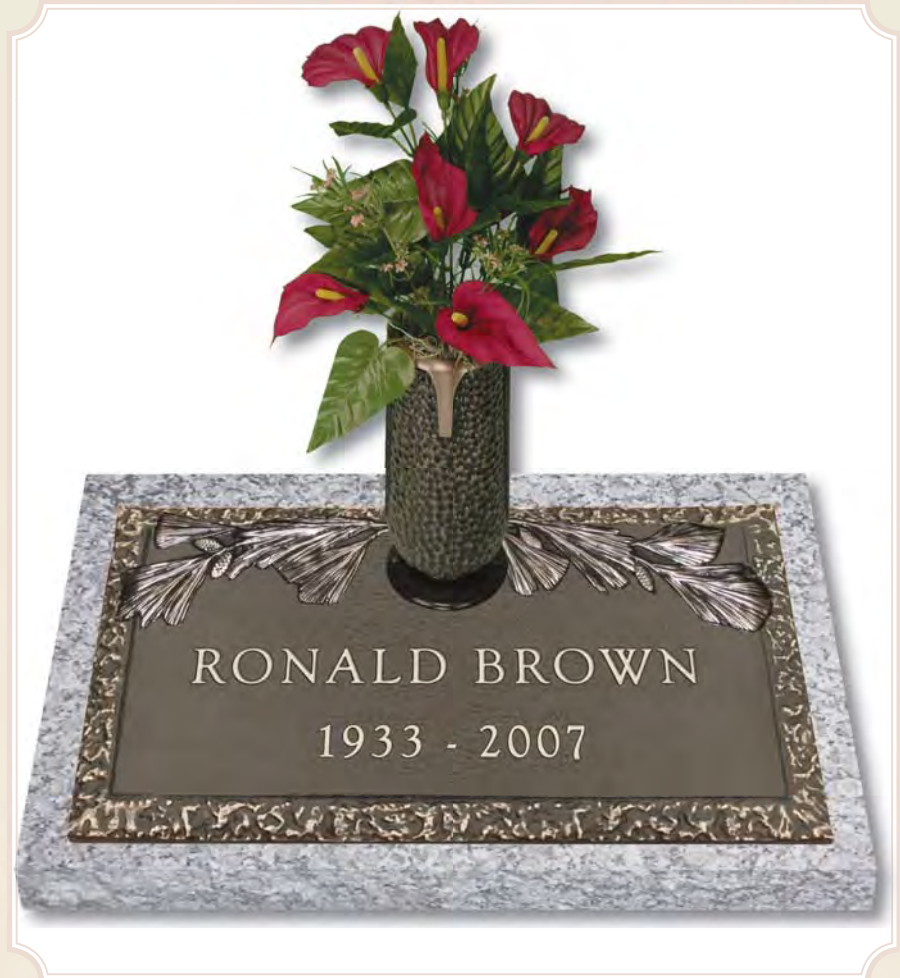

PD Country Oak Rock Border Availabilities

Width x Height	Width x Height	Width x Height
24 x 12	28 x 16	44 x 14
24 x 14		

Design No. CO—Predesigned Country Oak with Rock Border
24" x 14" Individual Available Without Vase