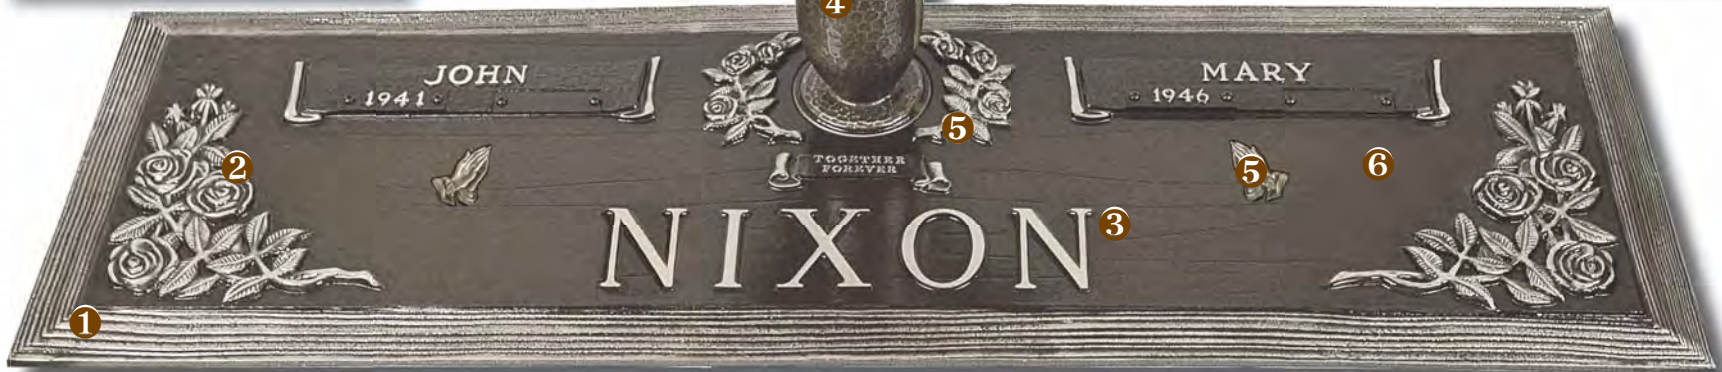

Premium colors available upon request

1 Uni-Cast Month/Day/Year Birth & Death Month/Day/Year Birth Only 1 Loose Scroll

• Loose Scrolls

Loose scrolls are used on a pre-need basis (persons not deceased). The purpose of the loose scroll is to allow information to be added to the memorial at a later date. If one person has deceased at the time of ordering the memorial, often that scroll would be uni-cast to the memorial background, and you would choose a loose scroll for the non deceased person, so that information can be added at a later time. Please note: there are additional charges for loose scrolls.