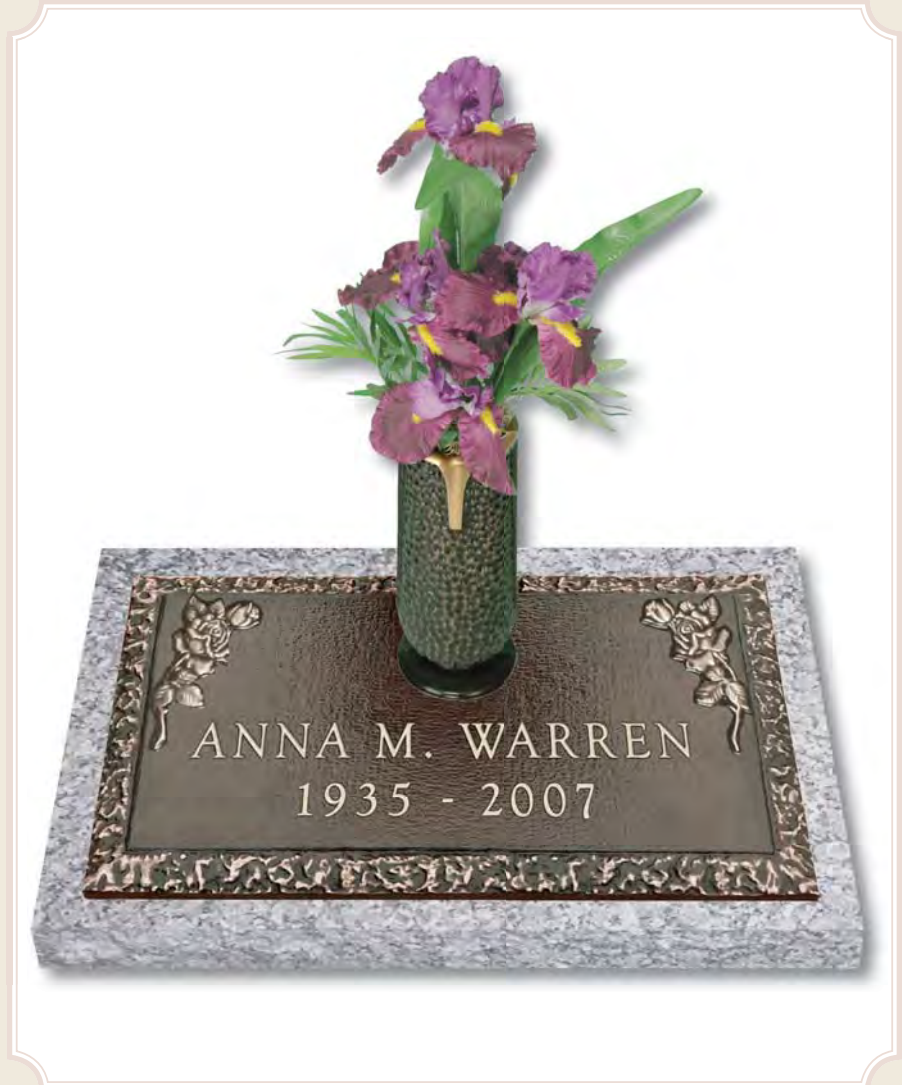

Classic Rose & Petite Rose Size & Border Availabilities

Sizes	Border Options
24 x 16	Rock, Woodgrain, Bevel, Greek Key
20 x 12	Rock
22 x 10	Rock
24 x 12	Rock, Woodgrain, Bevel, Greek Key
24 x 14	Rock, Woodgrain, Bevel, Greek Key
24 x 30	Rock, Woodgrain, Greek Key
28 x 16	Rock, Greek Key

**Design No. B307—
Classic Rose with
Rock Border**
24" x 14" Individual
Available With or
Without Vase

Design No. B306—Petite Rose with Rock Border
24" x 14" Individual Available With or Without Vase