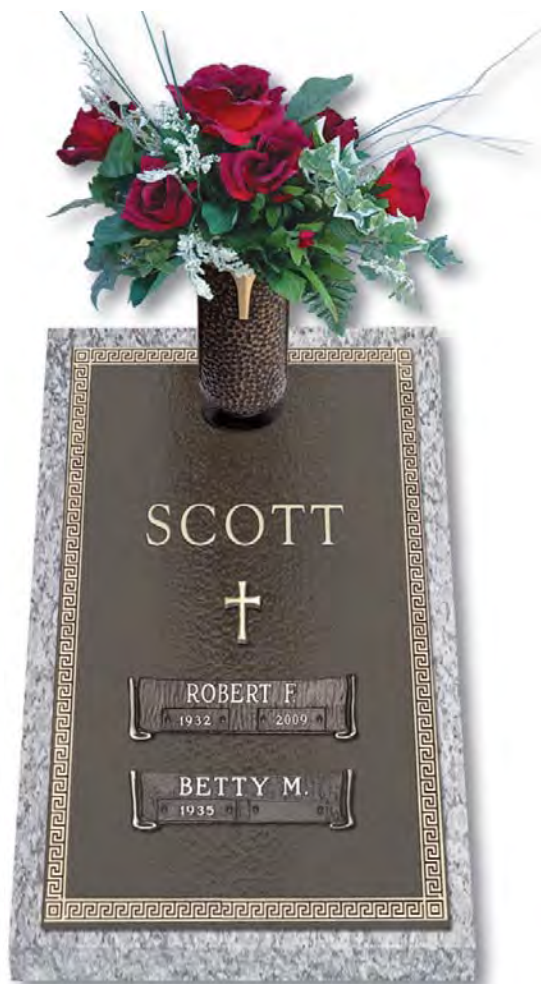

Double Interment Memorials

Design No. BSIM—Ledger

16" x 24" with Narrow Greek Border
Available With or Without Vase (scrolls & emblems optional)

**Ledger with Narrow
Greek Border**

Width x Height
16 x 24

**Ledger with
Rock Border**