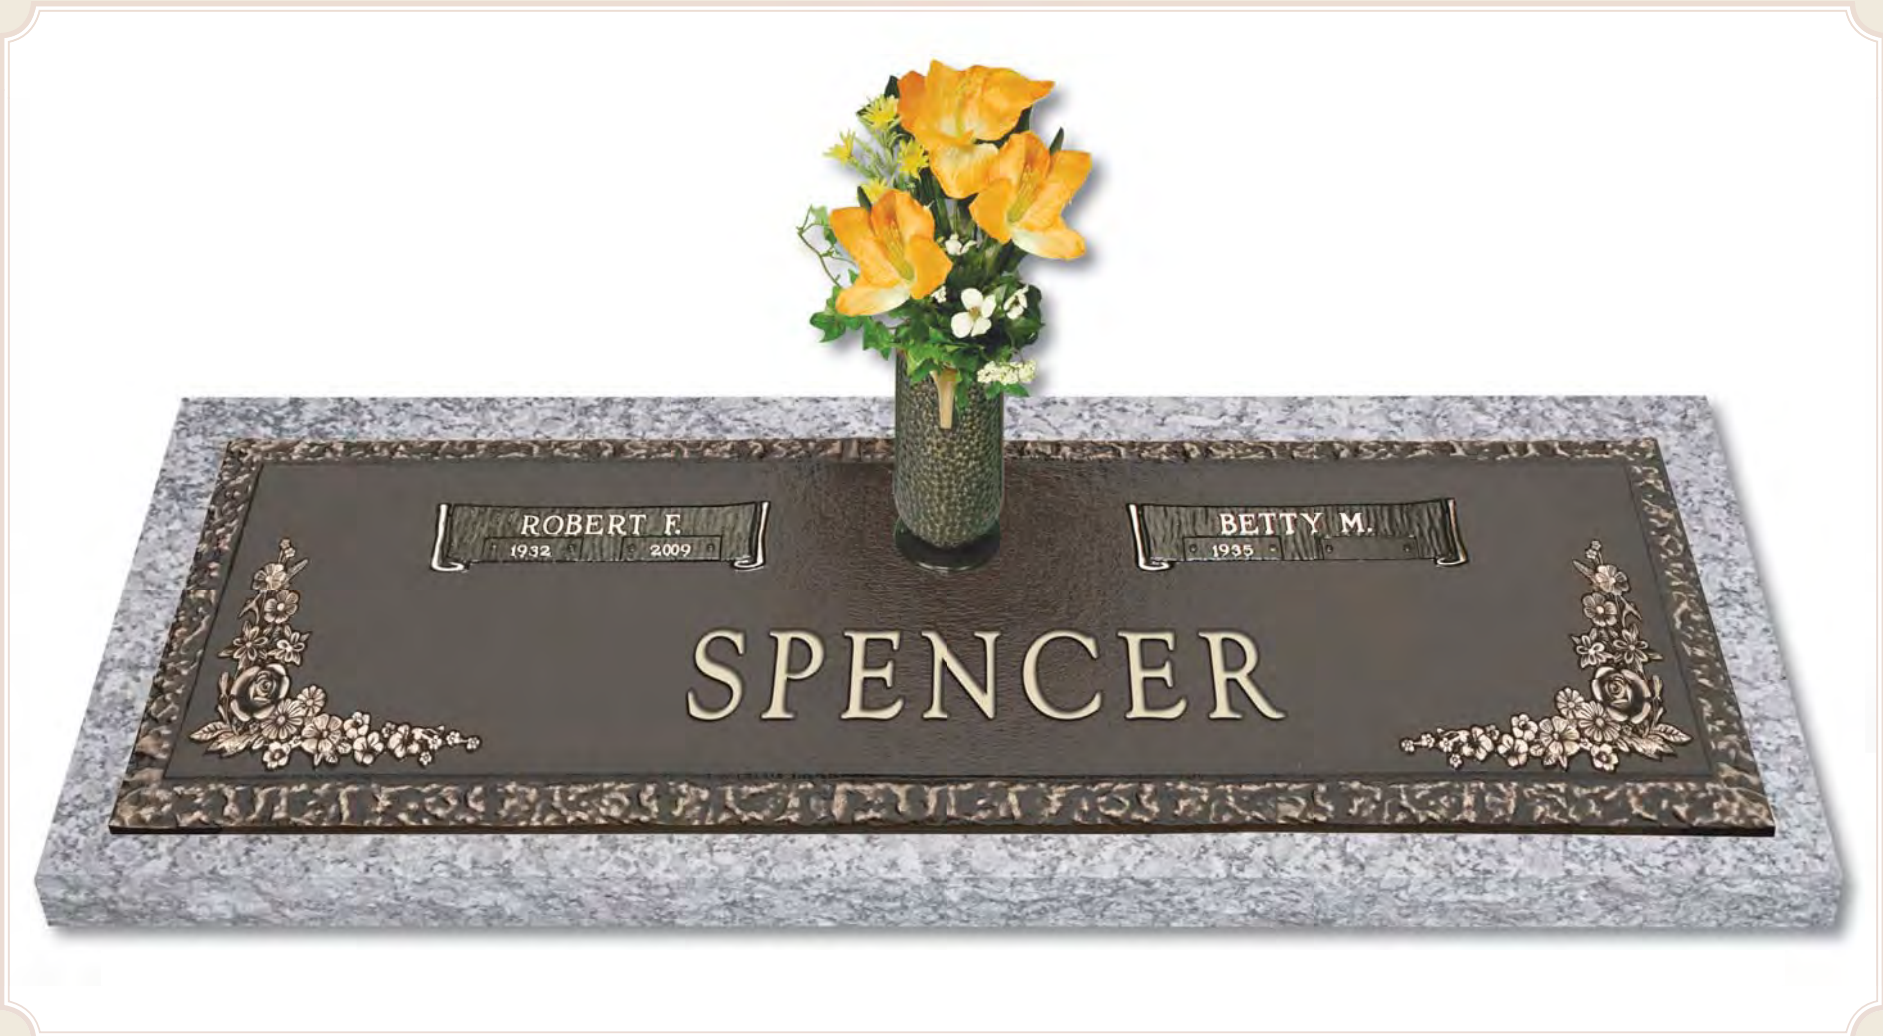

Design No. B107—Floral Bouquet Rose with Rock Border
44" x 14" Companion Available With or Without Vase

Floral Bouquet Rose Size & Border Availabilities

Sizes	Border Options
*24 x 16	Rock, Woodgrain, Bevel, Greek Key, Wide Bevel
24 x 12	Rock, Woodgrain, Bevel, Greek Key
*24 x 14	Rock, Woodgrain, Bevel, Greek Key, Wide Bevel
*24 x 30	Rock, Woodgrain, Greek Key
*28 x 16	Rock, Greek Key, Wide Bevel

Floral Bouquet Rose Size & Border Availabilities

Sizes	Border Options
36 x 13	Rock, Woodgrain, Bevel, Greek Key, Wide Bevel
44 x 13	Rock, Greek Key, Wide Bevel
*44 x 14	Rock, Woodgrain, Bevel, Greek Key
*56 x 16	Rock, Woodgrain, Bevel, Greek Key
60 x 20	Woodgrain

*Vase Ormentation Available