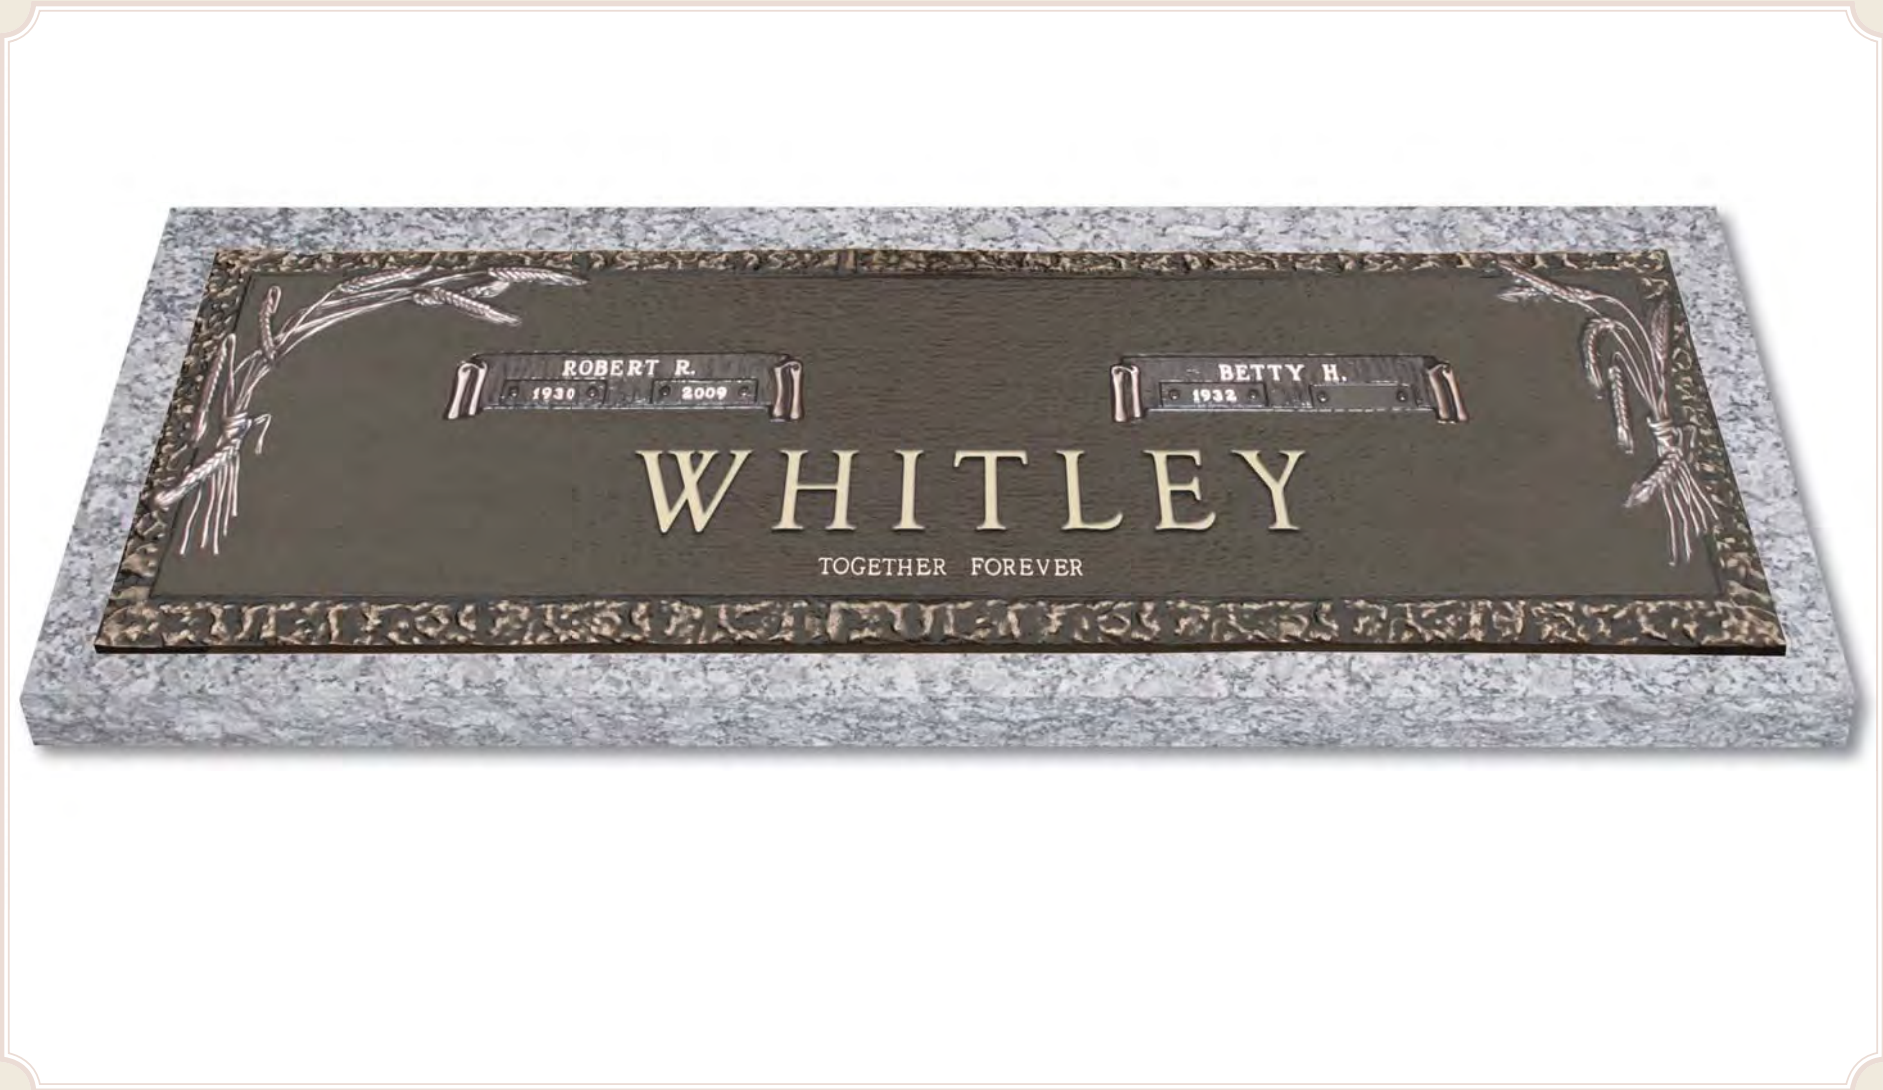

***PD Classic Rose 3
 Rock Border Availabilities***

Width x Height
28 x 16
36 x 13
*44 x 13

**Vase Ormentation Available*

Design No. B503—Predesigned Classic Rose 1 with Rock Border
 24"x 12" Individual Available With or Without Vase

PD Classic Rose 1 Rock Border Availabilities	
Width	Height
24	12

PD Classic Rose 2 Rock Border Availabilities	
Width	Height
24	12
24	14
36	13

Design No. B502—Predesigned Classic Rose 2 with Rock Border
 24"x 14" Individual Available With or Without Vase