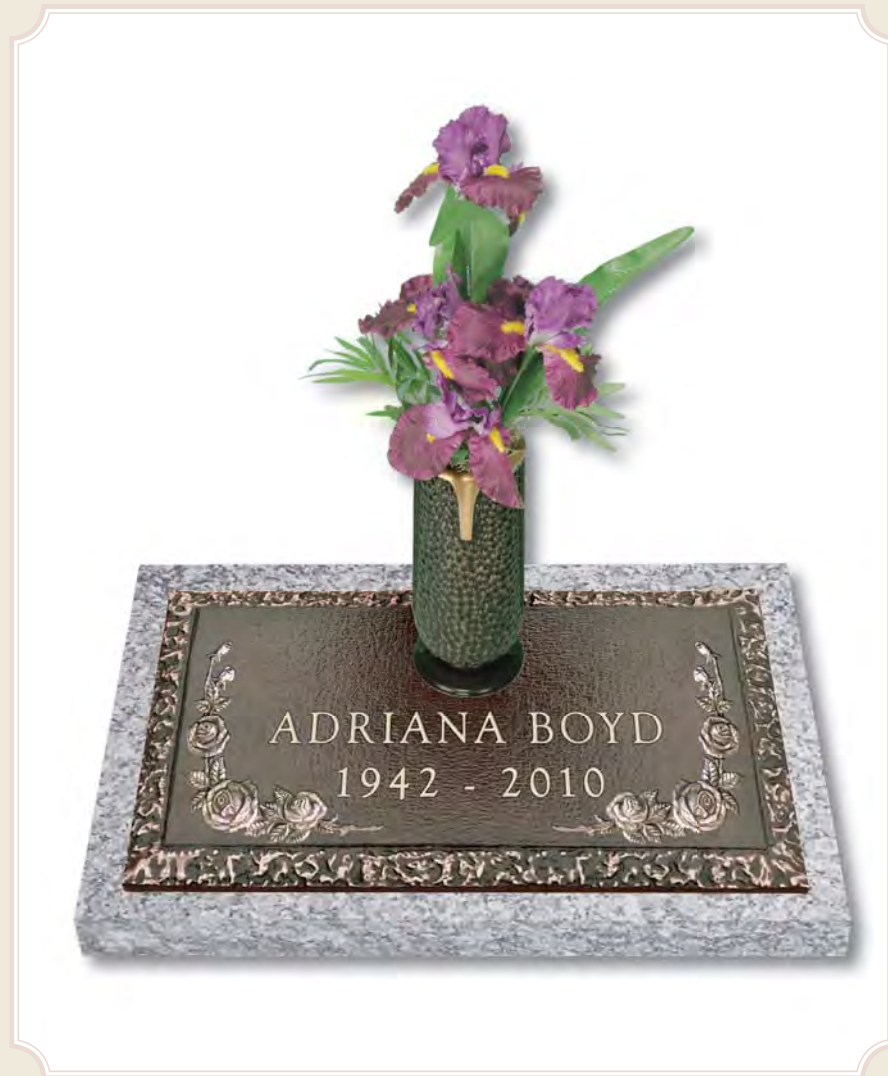

Wilson Rose Size & Border Availabilities

Sizes	Border Options
20 x 12	Rock
24 x 12	Rock, Woodgrain, Bevel, Greek Key
24 x 14	Rock, Woodgrain, Bevel, Greek Key
24 x 30	Rock, Woodgrain, Greek Key
28 x 16	Rock, Greek Key

**Design No. B309—
Wilson Rose with
Rock Border**
24" x 14" Individual
Available With or
Without Vase